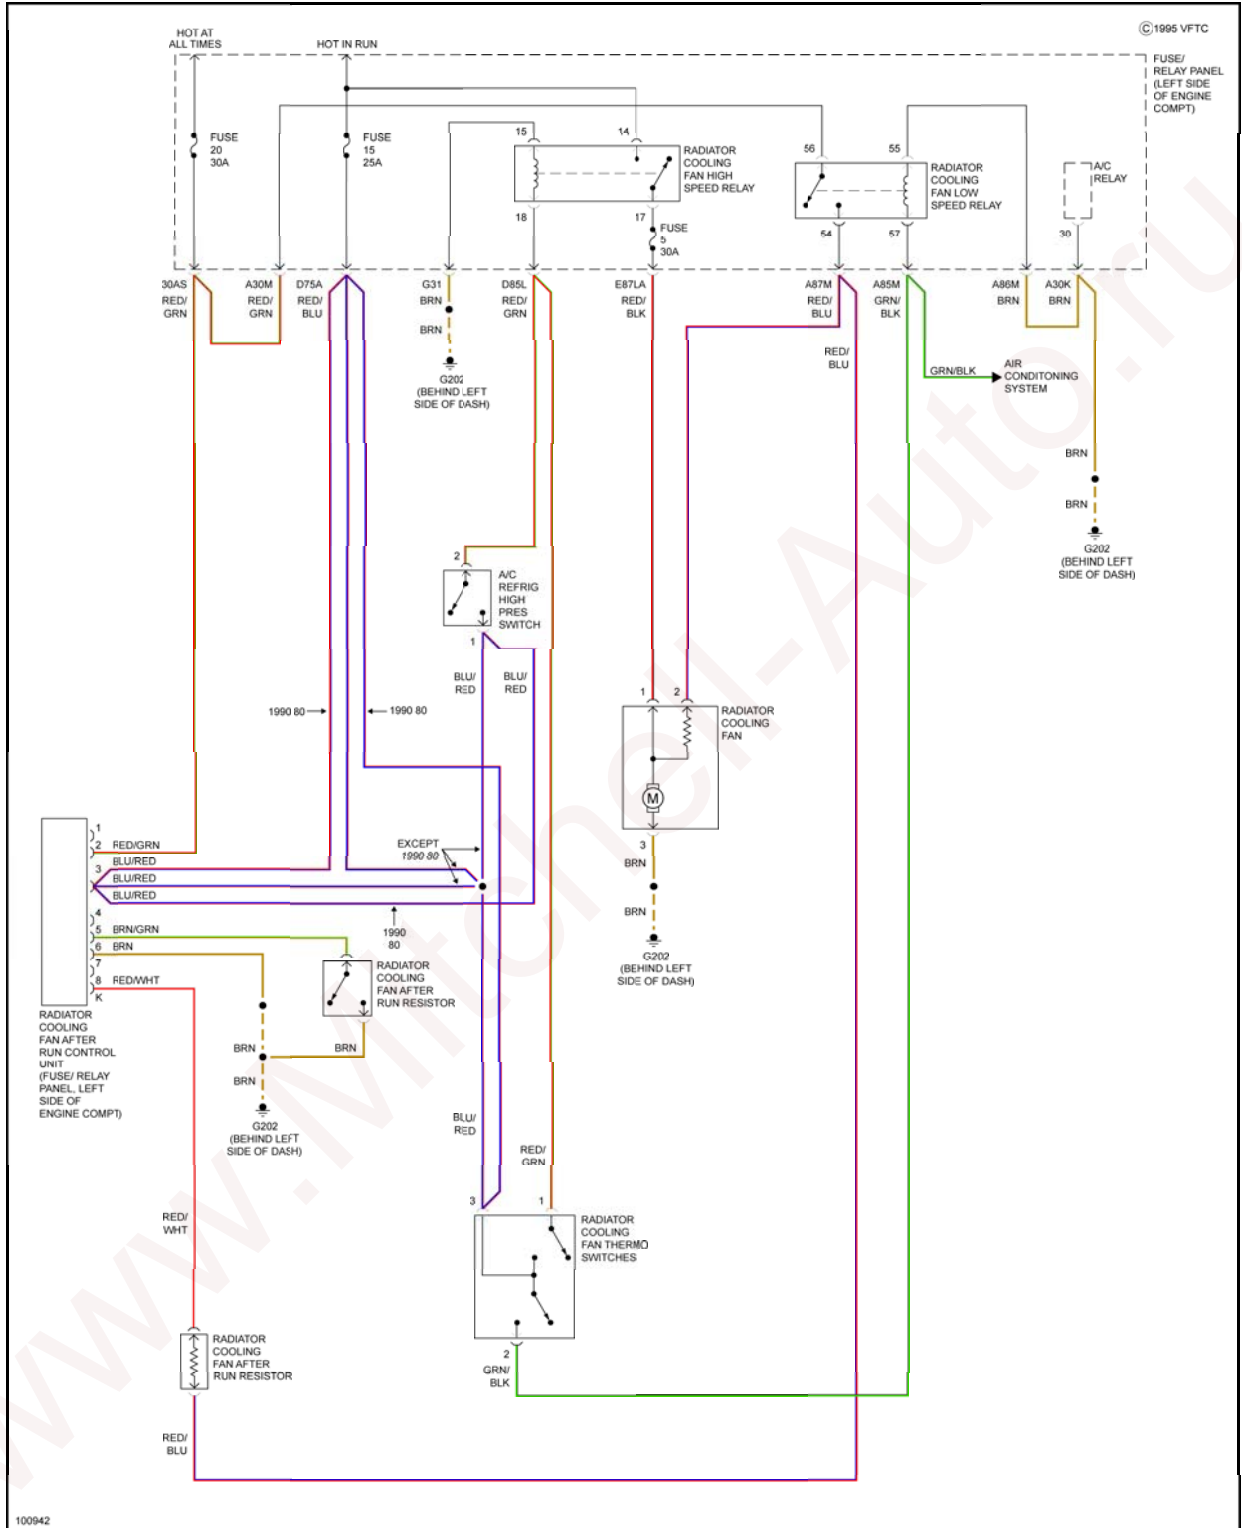

**SYSTEM WIRING DIAGRAMS**

**Audi - 80**

**COOLING FAN**

www.Mitchell-Auto.ru

Fig. 1: Cooling Fan Circuit

DEFOGGERS

**Fig. 2: Defoggers Circuit**

**HORN**

Fig. 3: Horn Circuit

MEMORY SYSTEMS

Fig. 4: Memory Systems Circuit

POWER DOOR LOCKS

Fig. 5: Power Door Locks Circuit

POWER MIRRORS

Fig. 6: Power Mirrors Circuit

## POWER SEATS

**Fig. 8: Passenger Power Seat Circuit**

**POWER WINDOWS**

Fig. 9: Power Windows Circuit

RADIO

Fig. 10: Radio Circuit

## STARTING/CHARGING

Fig. 11: Charging Circuit

Fig. 12: Starting Circuit

WIPER/WASHER

Fig. 13: Front Wiper/Washer Circuit

Fig. 14: Headlamp Washer Circuit