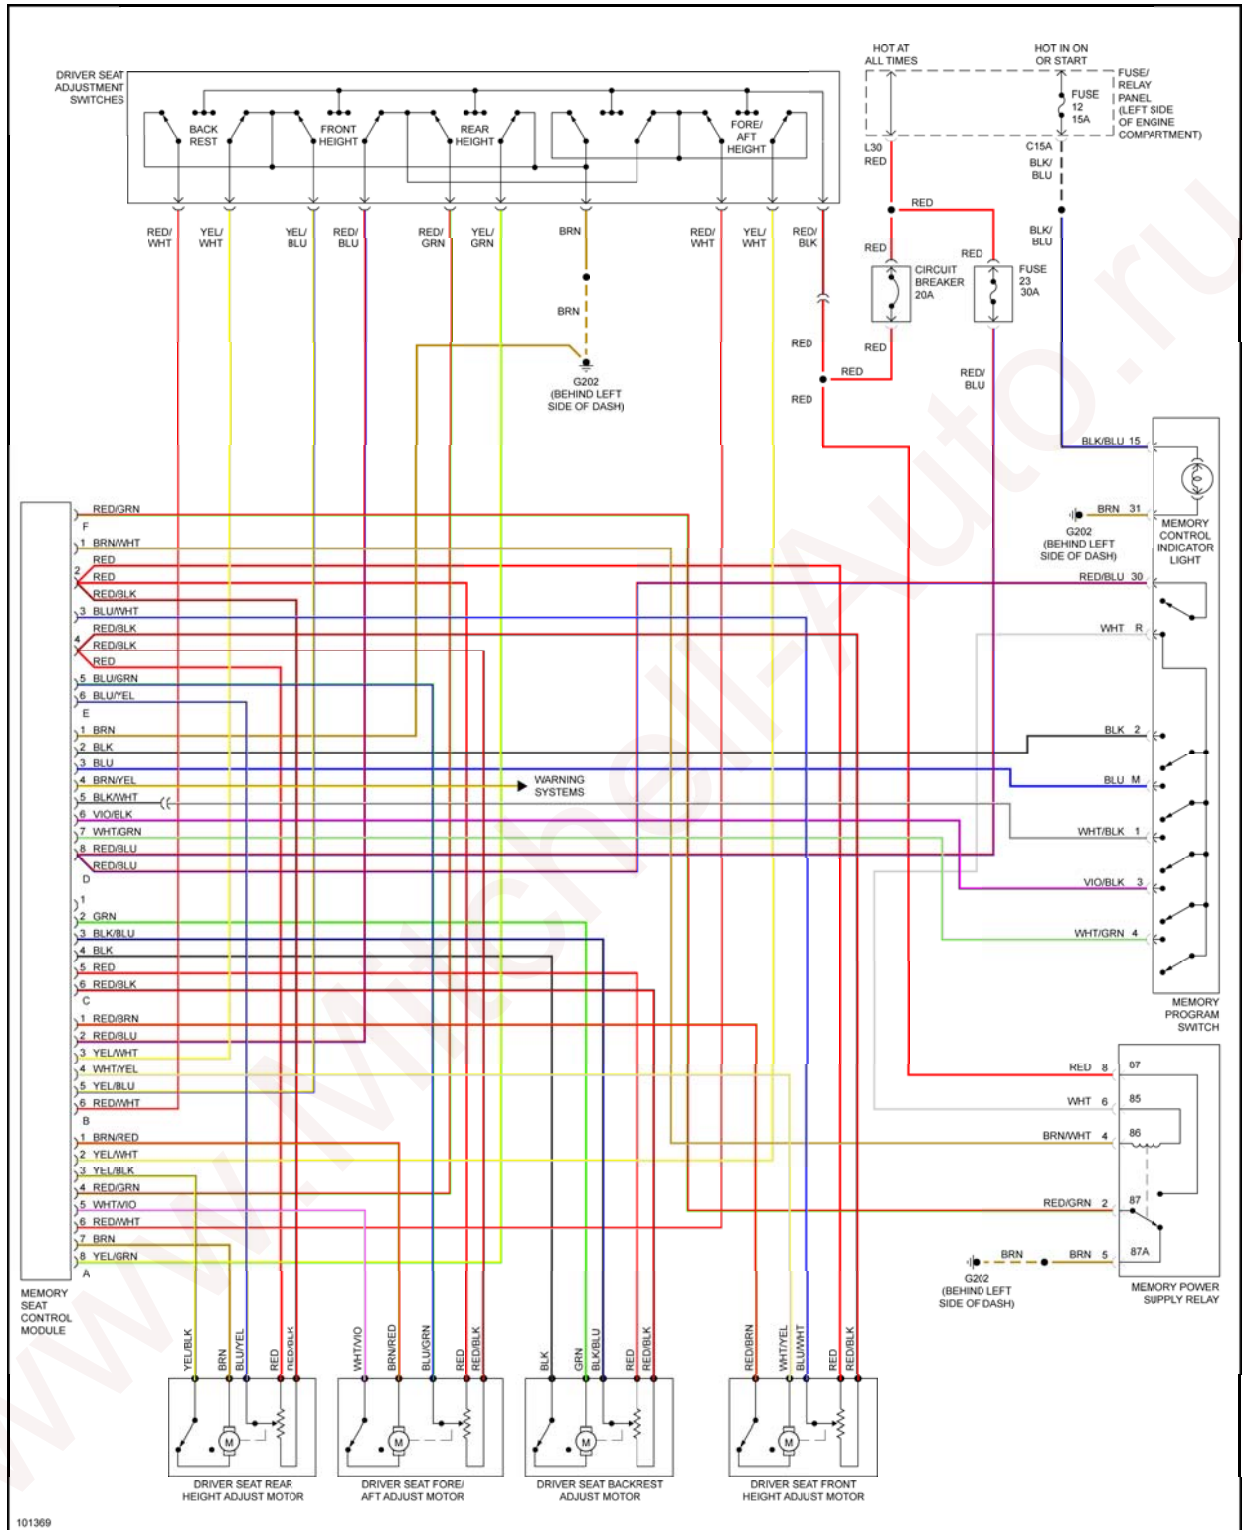

**SYSTEM WIRING DIAGRAMS**

**Audi - 80**

**COOLING FAN**

www.Mitchell-Auto.ru

Fig. 1: Cooling Fan Circuit

DEFOGGERS

**Fig. 2: Defoggers Circuit**

**HORN**

Fig. 3: Horn Circuit

MEMORY SYSTEMS

Fig. 4: Memory Systems Circuit

POWER DOOR LOCKS

Fig. 5: Power Door Locks Circuit

POWER MIRRORS

Fig. 6: Power Mirrors Circuit

## POWER SEATS

**Fig. 8: Passenger Power Seat Circuit**

**POWER WINDOWS**

Fig. 9: Power Windows Circuit

RADIO

Fig. 10: Radio Circuit

## STARTING/CHARGING

Fig. 11: Charging Circuit

Fig. 12: Starting Circuit

WIPER/WASHER

Fig. 13: Front Wiper/Washer Circuit

Fig. 14: Headlamp Washer Circuit