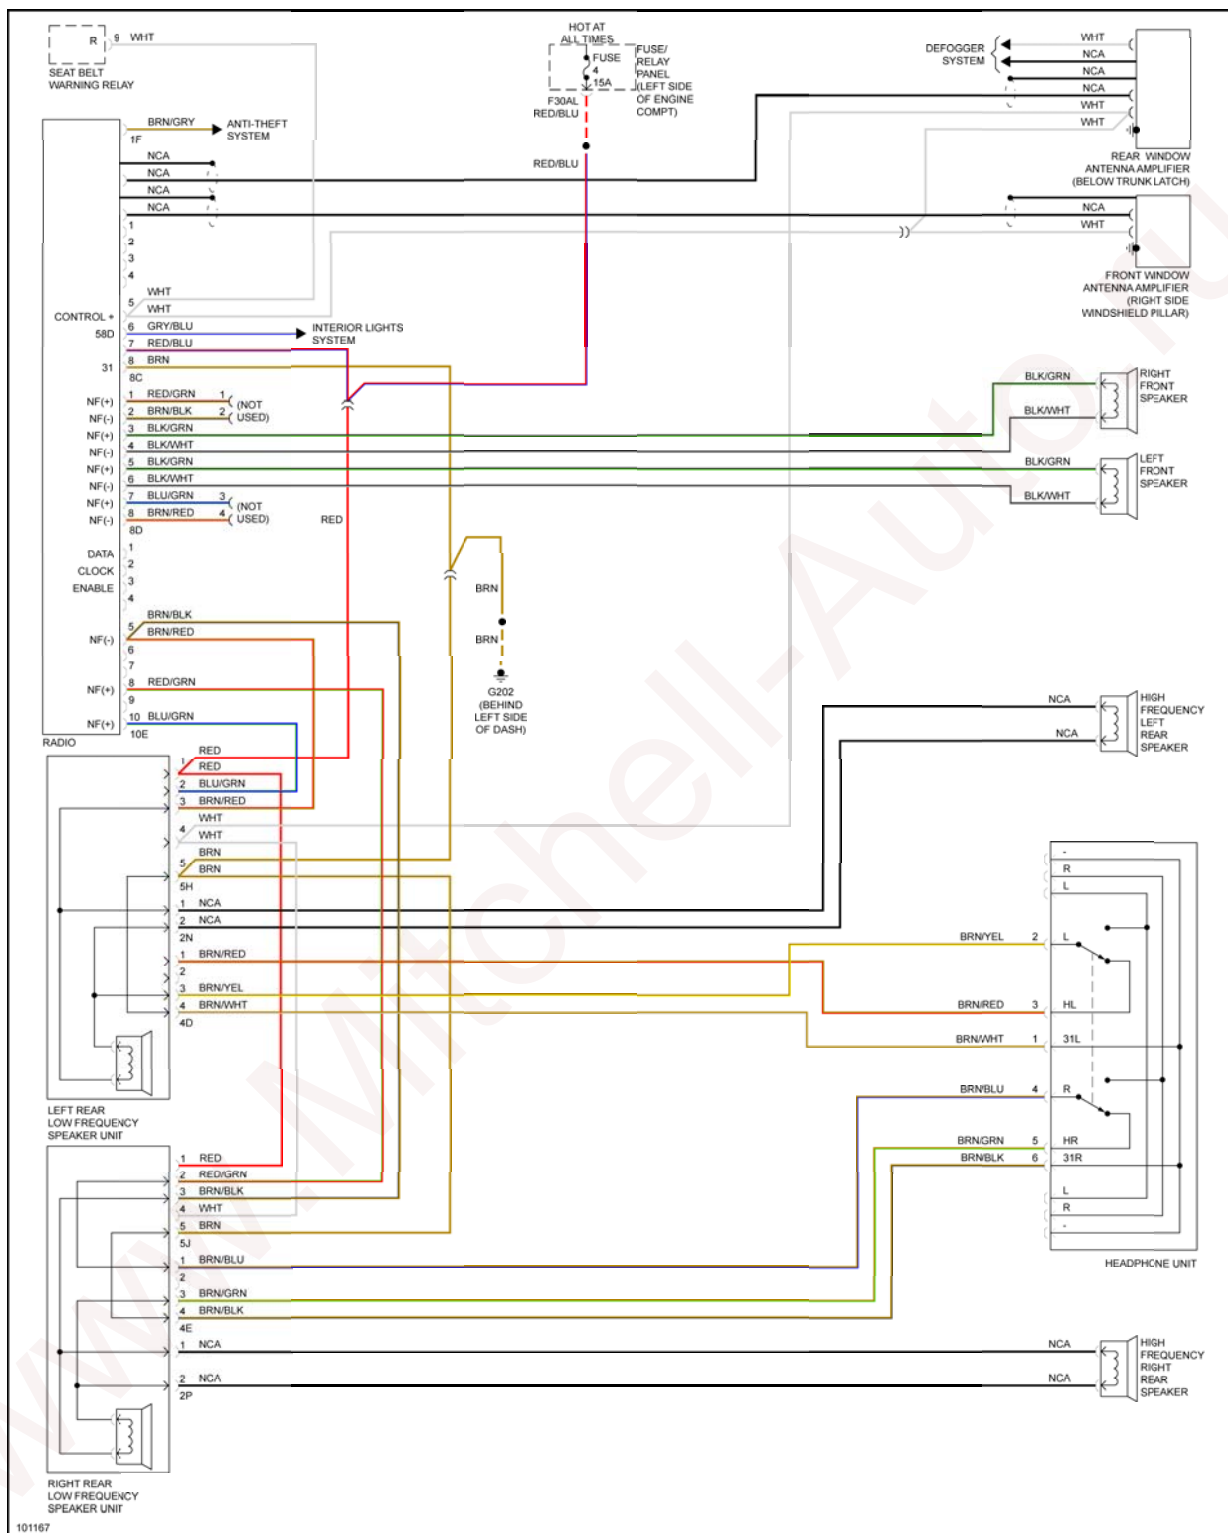

**SYSTEM WIRING DIAGRAMS**

**Audi - 80**

**COOLING FAN**

www.Mitchell-Auto.ru

Fig. 1: Cooling Fan Circuit

DEFOGGERS

**Fig. 2: Defoggers Circuit**

**HORN**

Fig. 3: Horn Circuit

MEMORY SYSTEMS

Fig. 4: Memory Systems Circuit

POWER DOOR LOCKS

Fig. 5: Power Door Locks Circuit

POWER MIRRORS

Fig. 6: Power Mirrors Circuit

## POWER SEATS

**Fig. 8: Passenger Power Seat Circuit**

**POWER WINDOWS**

Fig. 9: Power Windows Circuit

RADIO

Fig. 10: Radio Circuit

## STARTING/CHARGING

Fig. 11: Charging Circuit

Fig. 12: Starting Circuit

WIPER/WASHER

Fig. 13: Front Wiper/Washer Circuit

Fig. 14: Headlamp Washer Circuit