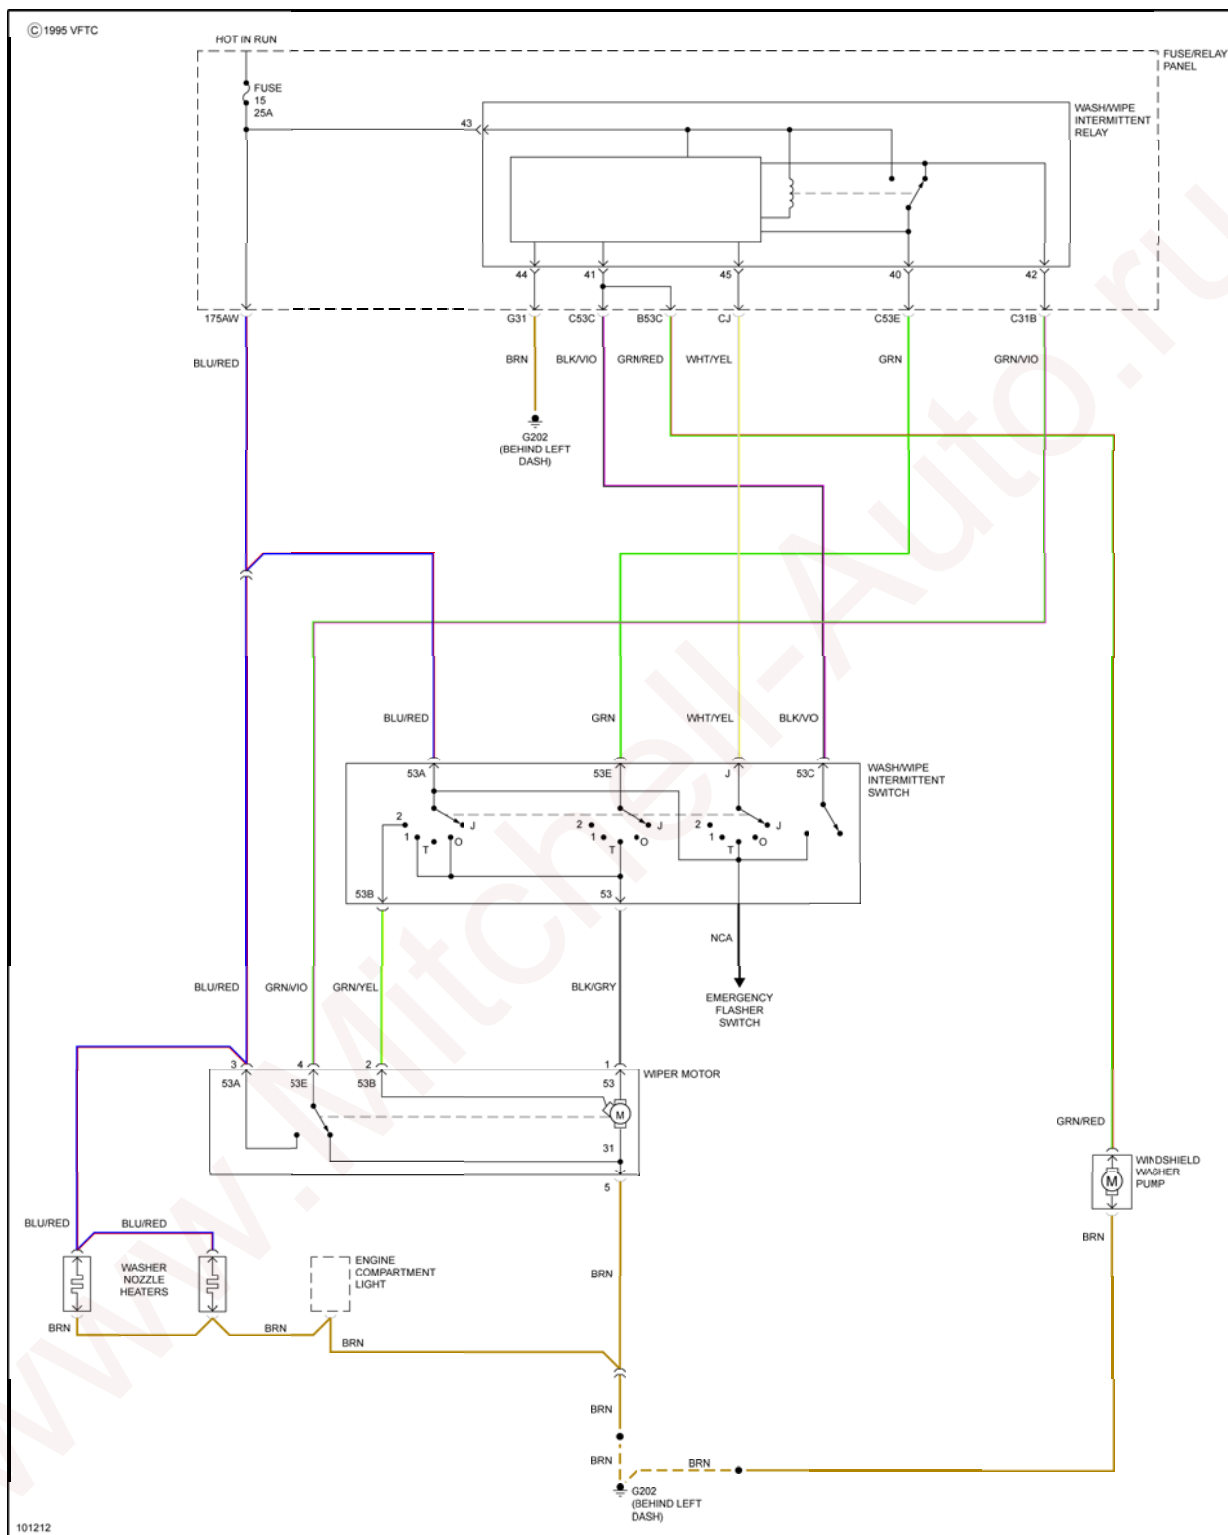

**SYSTEM WIRING DIAGRAMS**

**Audi - 80**

**COOLING FAN**

www.Mitchell-Auto.ru

Fig. 1: Cooling Fan Circuit

DEFOGGERS

**Fig. 2: Defoggers Circuit**

**HORN**

Fig. 3: Horn Circuit

MEMORY SYSTEMS

Fig. 4: Memory Systems Circuit

POWER DOOR LOCKS

Fig. 5: Power Door Locks Circuit

POWER MIRRORS

Fig. 6: Power Mirrors Circuit

## POWER SEATS

**Fig. 8: Passenger Power Seat Circuit**

**POWER WINDOWS**

Fig. 9: Power Windows Circuit

RADIO

Fig. 10: Radio Circuit

## STARTING/CHARGING

Fig. 11: Charging Circuit

Fig. 12: Starting Circuit

WIPER/WASHER

Fig. 13: Front Wiper/Washer Circuit

Fig. 14: Headlamp Washer Circuit