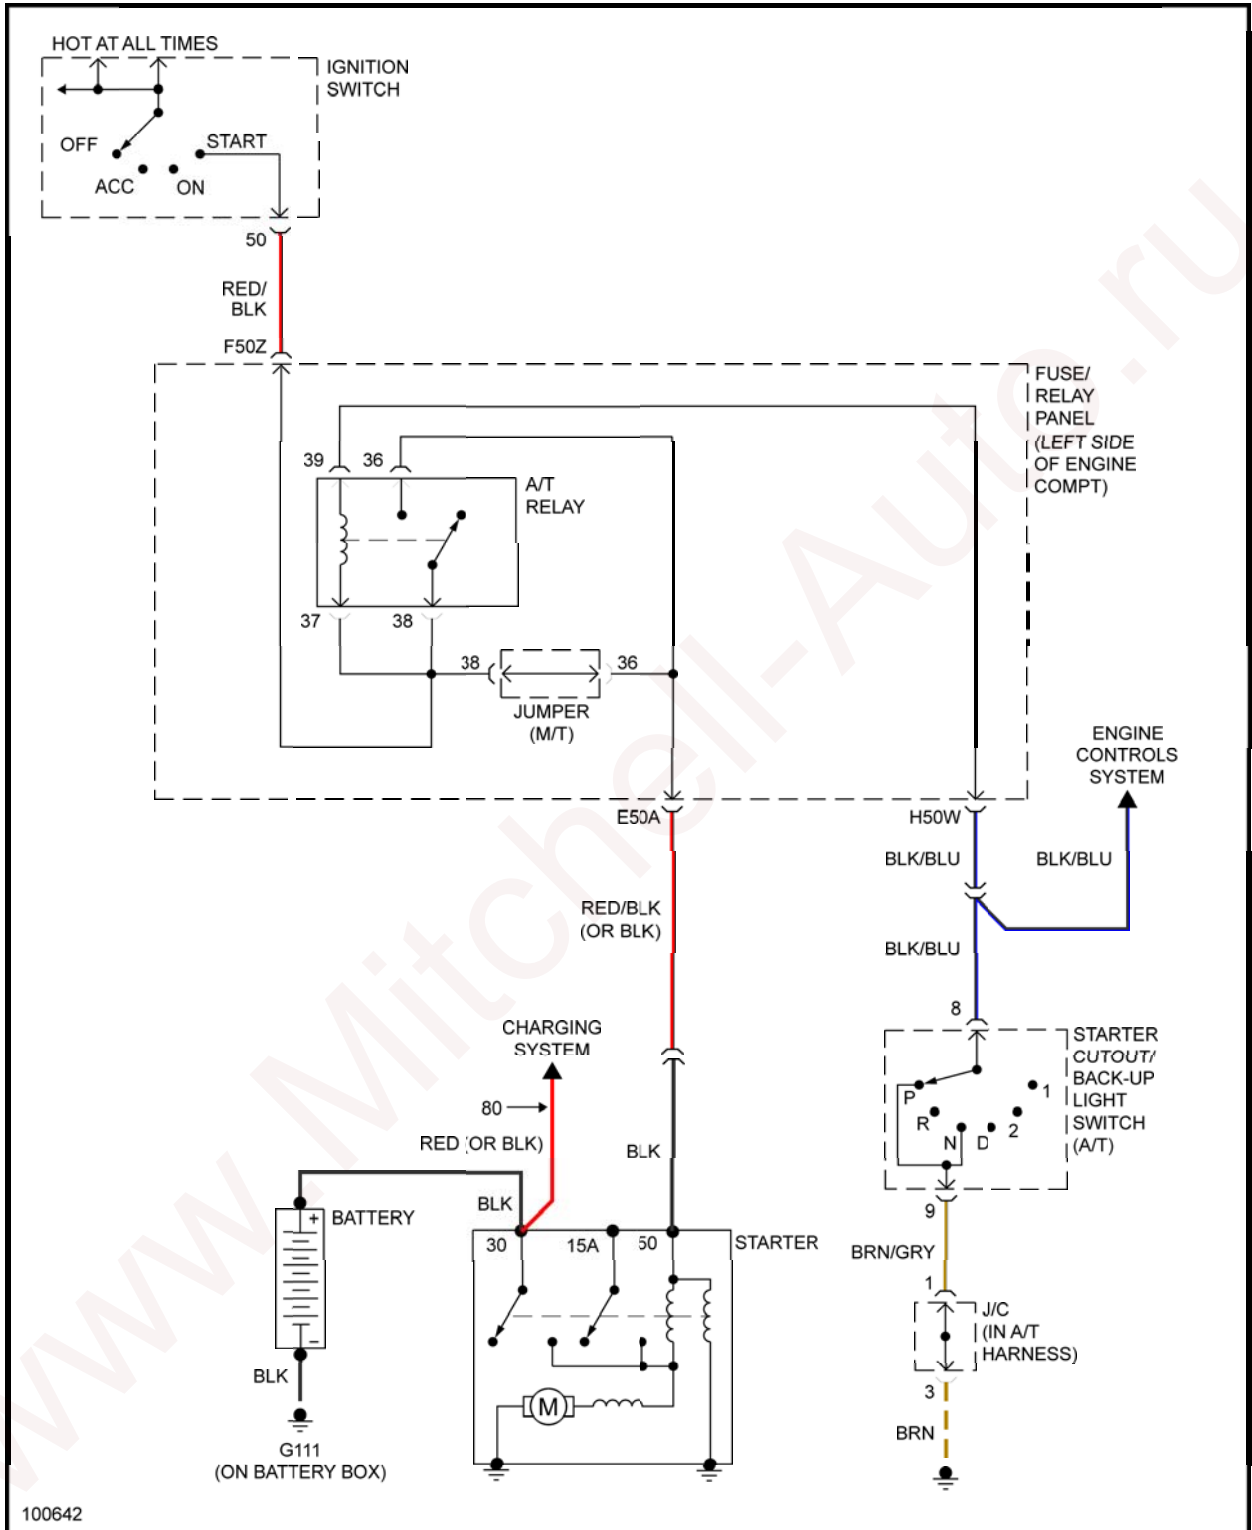

**SYSTEM WIRING DIAGRAMS**

**Audi - 80**

**COOLING FAN**

www.Mitchell-Auto.ru

Fig. 1: Cooling Fan Circuit

DEFOGGERS

**Fig. 2: Defoggers Circuit**

**HORN**

Fig. 3: Horn Circuit

MEMORY SYSTEMS

Fig. 4: Memory Systems Circuit

POWER DOOR LOCKS

Fig. 5: Power Door Locks Circuit

POWER MIRRORS

Fig. 6: Power Mirrors Circuit

## POWER SEATS

**Fig. 8: Passenger Power Seat Circuit**

**POWER WINDOWS**

Fig. 9: Power Windows Circuit

RADIO

Fig. 10: Radio Circuit

## STARTING/CHARGING

Fig. 11: Charging Circuit

Fig. 12: Starting Circuit

WIPER/WASHER

Fig. 13: Front Wiper/Washer Circuit

Fig. 14: Headlamp Washer Circuit