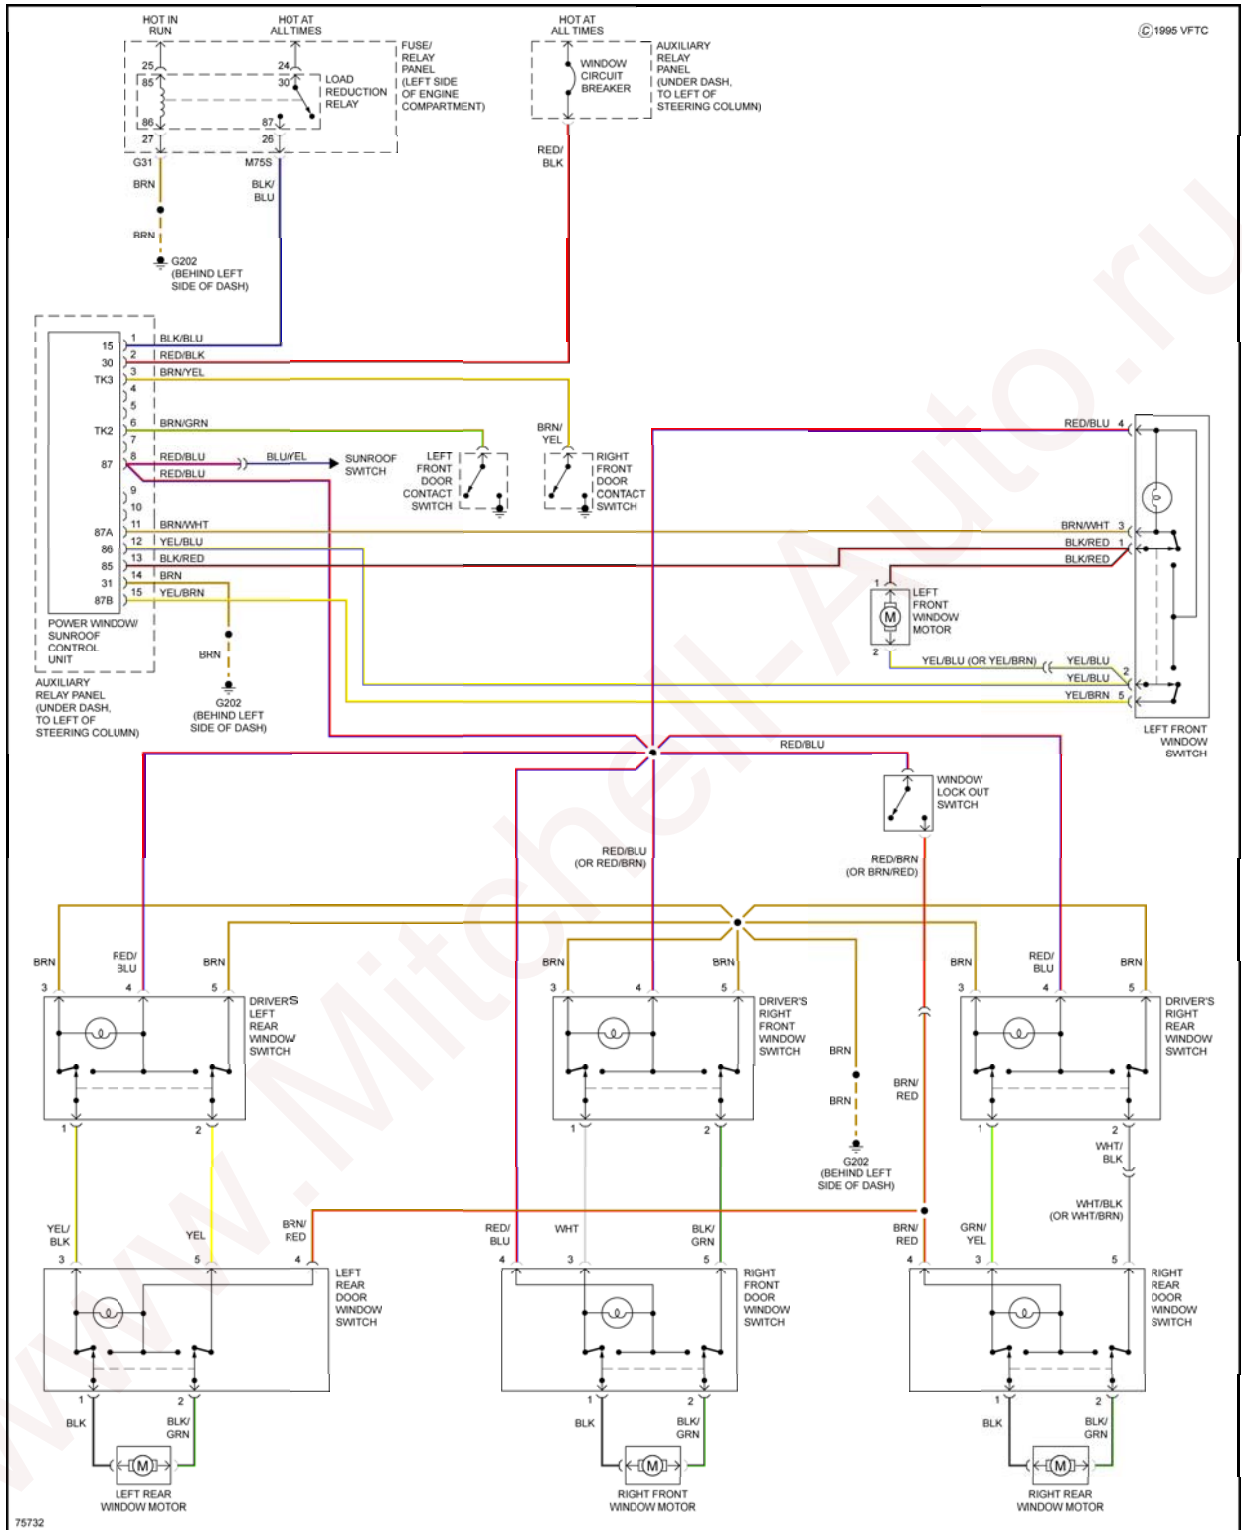

**SYSTEM WIRING DIAGRAMS**

**Audi - 80**

**COOLING FAN**

www.Mitchell-Auto.ru

Fig. 1: Cooling Fan Circuit

DEFOGGERS

**Fig. 2: Defoggers Circuit**

**HORN**

Fig. 3: Horn Circuit

MEMORY SYSTEMS

Fig. 4: Memory Systems Circuit

POWER DOOR LOCKS

Fig. 5: Power Door Locks Circuit

POWER MIRRORS

Fig. 6: Power Mirrors Circuit

## POWER SEATS

**Fig. 8: Passenger Power Seat Circuit**

**POWER WINDOWS**

Fig. 9: Power Windows Circuit

RADIO

Fig. 10: Radio Circuit

## STARTING/CHARGING

Fig. 11: Charging Circuit

Fig. 12: Starting Circuit

WIPER/WASHER

Fig. 13: Front Wiper/Washer Circuit

Fig. 14: Headlamp Washer Circuit