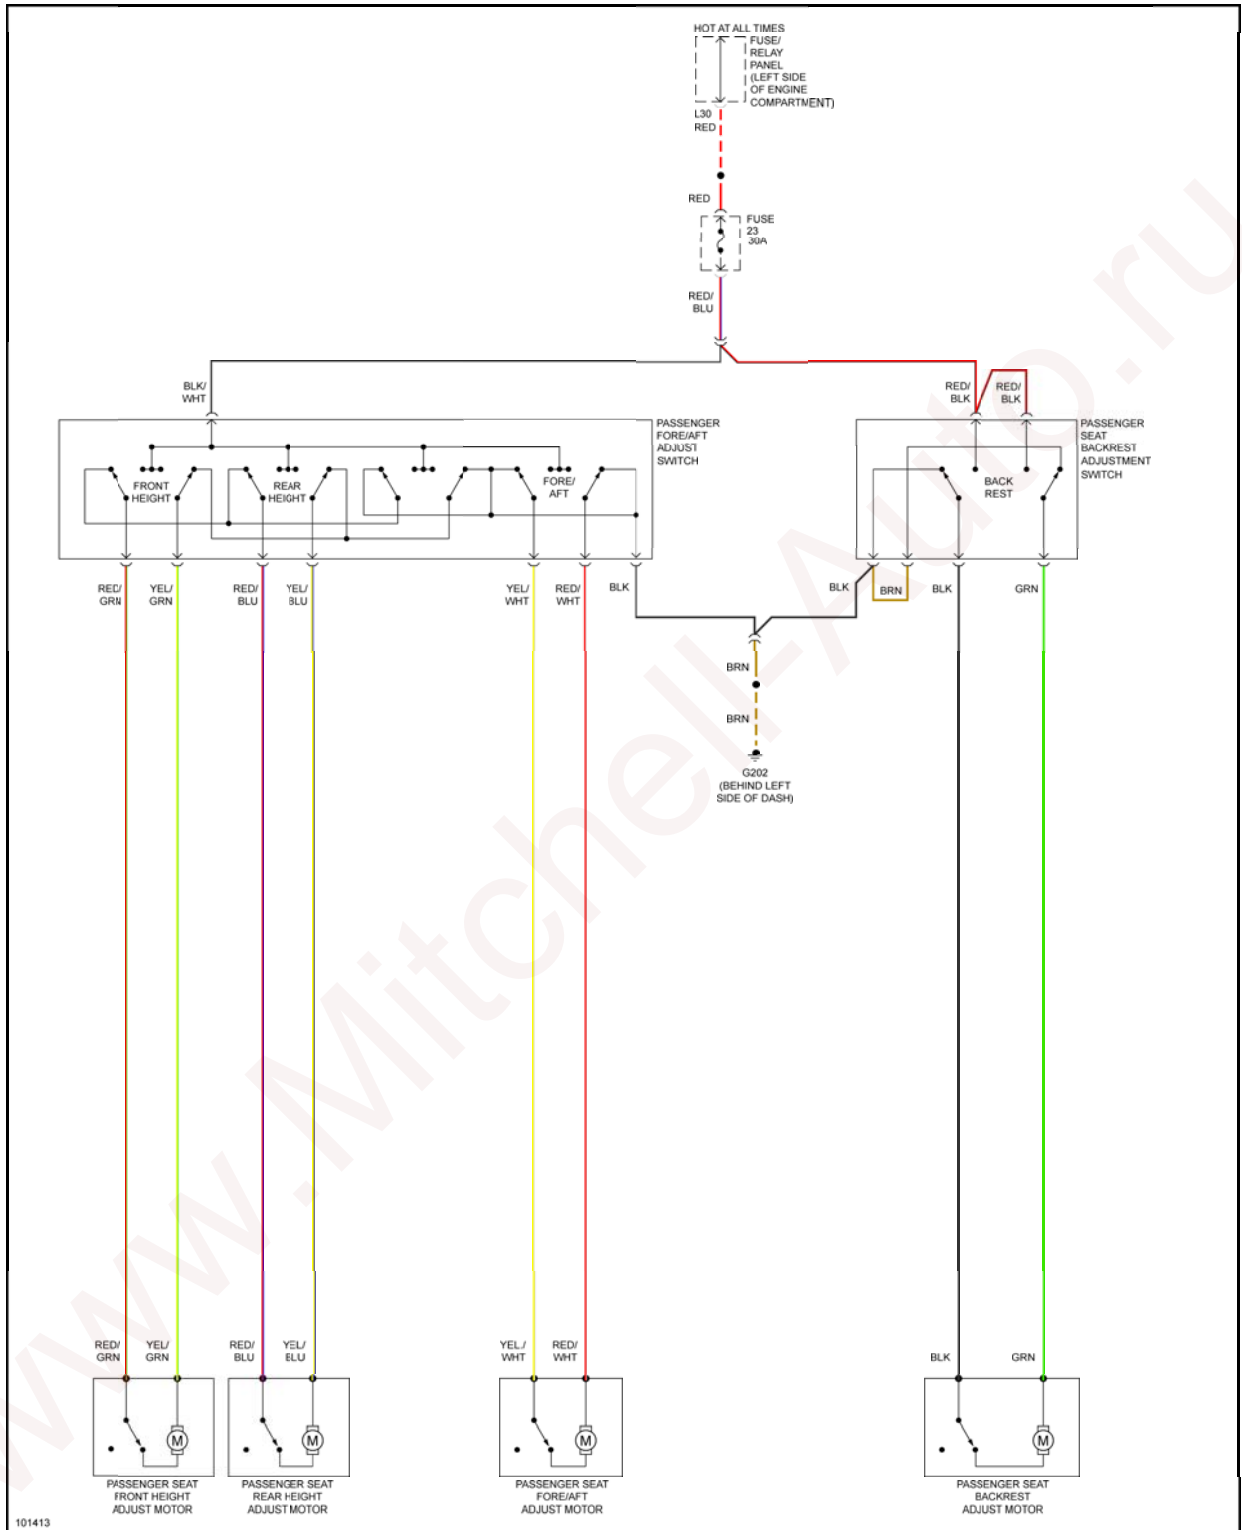

**SYSTEM WIRING DIAGRAMS**

**Audi - 80**

**COOLING FAN**

www.Mitchell-Auto.ru

Fig. 1: Cooling Fan Circuit

DEFOGGERS

**Fig. 2: Defoggers Circuit**

**HORN**

Fig. 3: Horn Circuit

MEMORY SYSTEMS

Fig. 4: Memory Systems Circuit

POWER DOOR LOCKS

Fig. 5: Power Door Locks Circuit

POWER MIRRORS

Fig. 6: Power Mirrors Circuit

## POWER SEATS

**Fig. 8: Passenger Power Seat Circuit**

**POWER WINDOWS**

Fig. 9: Power Windows Circuit

RADIO

Fig. 10: Radio Circuit

## STARTING/CHARGING

Fig. 11: Charging Circuit

Fig. 12: Starting Circuit

WIPER/WASHER

Fig. 13: Front Wiper/Washer Circuit

Fig. 14: Headlamp Washer Circuit