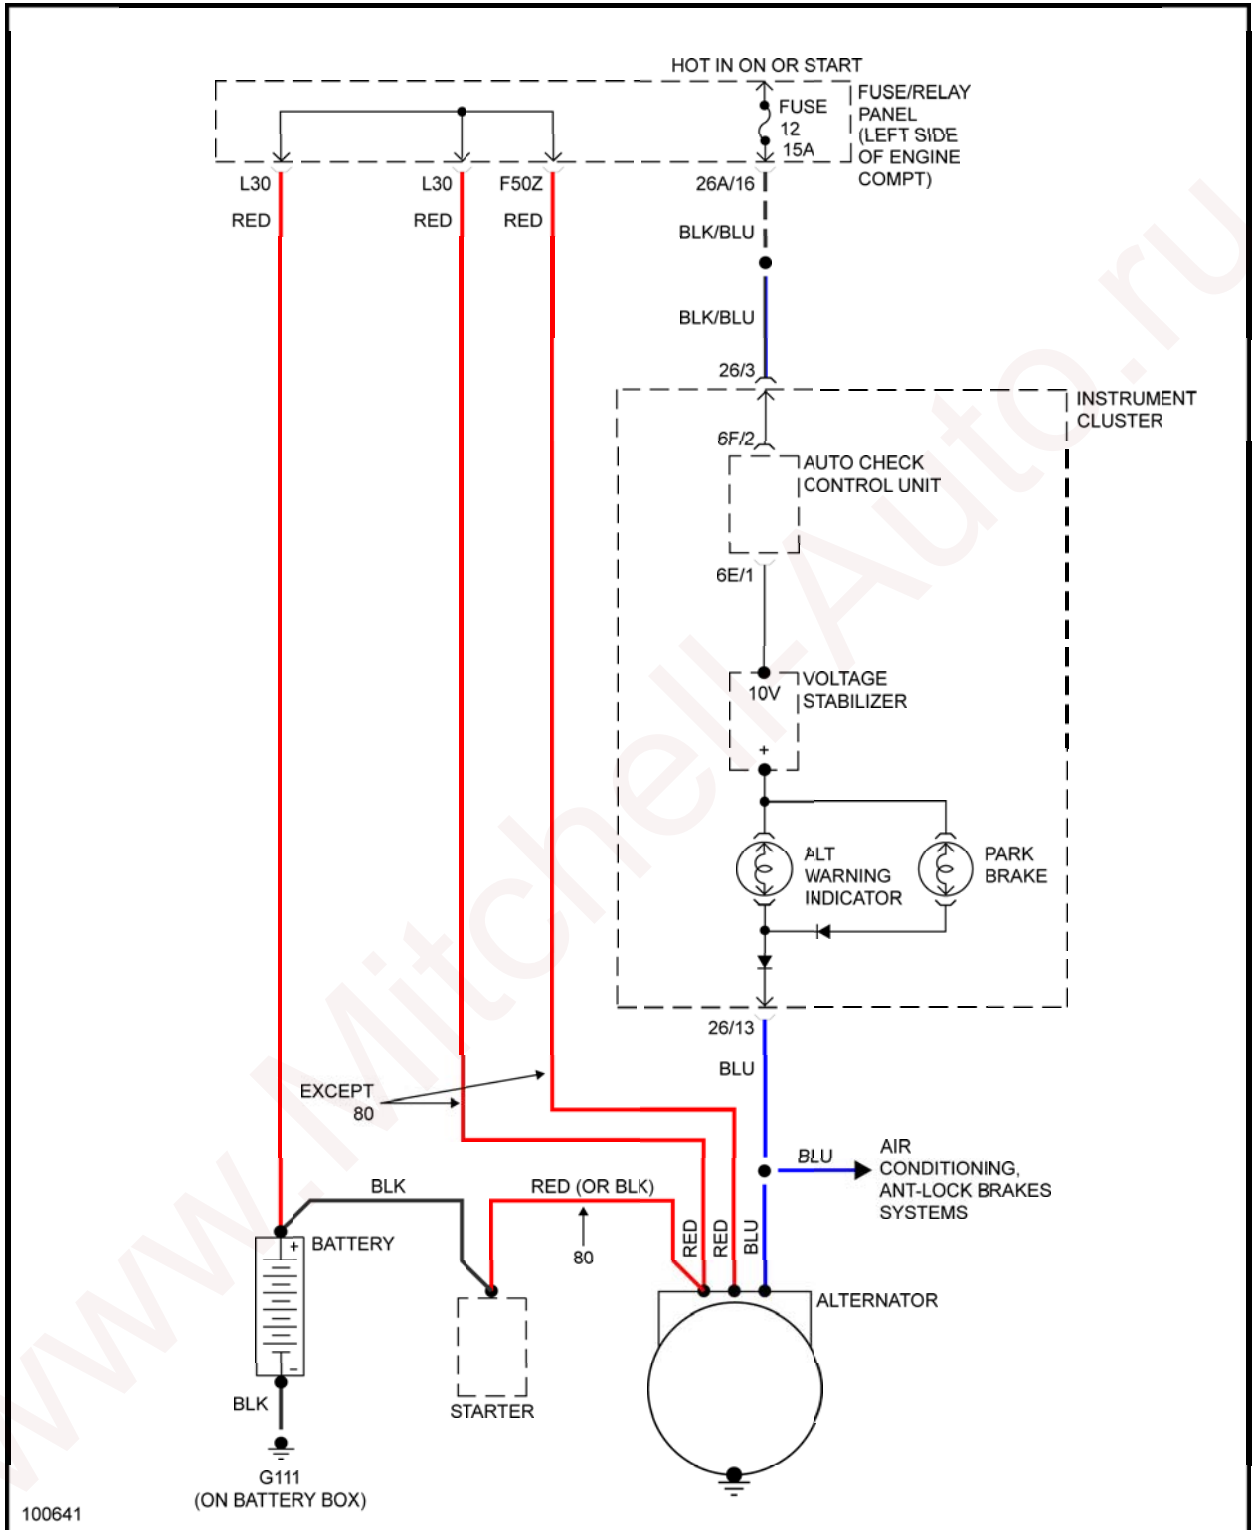

**SYSTEM WIRING DIAGRAMS**

**Audi - 80**

**COOLING FAN**

www.Mitchell-Auto.ru

Fig. 1: Cooling Fan Circuit

DEFOGGERS

**Fig. 2: Defoggers Circuit**

**HORN**

Fig. 3: Horn Circuit

MEMORY SYSTEMS

Fig. 4: Memory Systems Circuit

POWER DOOR LOCKS

Fig. 5: Power Door Locks Circuit

POWER MIRRORS

Fig. 6: Power Mirrors Circuit

## POWER SEATS

**Fig. 8: Passenger Power Seat Circuit**

**POWER WINDOWS**

Fig. 9: Power Windows Circuit

RADIO

Fig. 10: Radio Circuit

## STARTING/CHARGING

Fig. 11: Charging Circuit

Fig. 12: Starting Circuit

WIPER/WASHER

Fig. 13: Front Wiper/Washer Circuit

Fig. 14: Headlamp Washer Circuit