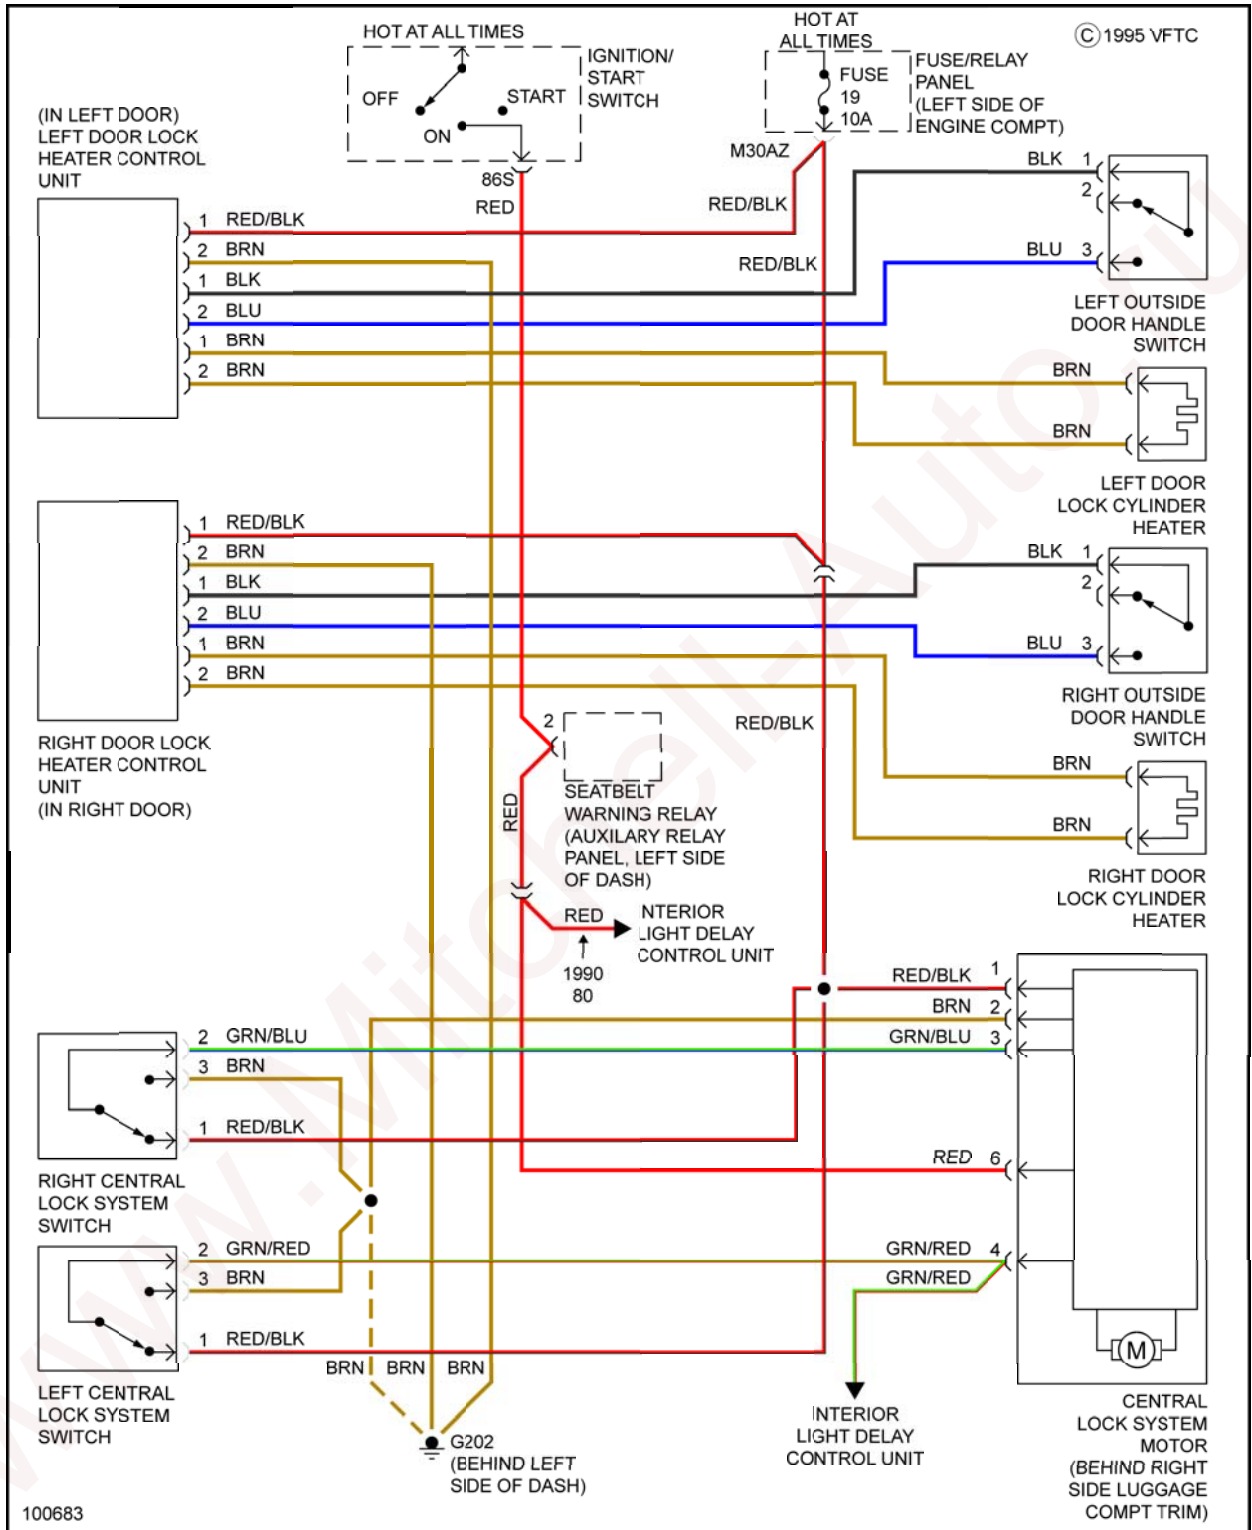

**SYSTEM WIRING DIAGRAMS**

**Audi - 80**

**COOLING FAN**

www.Mitchell-Auto.ru

Fig. 1: Cooling Fan Circuit

DEFOGGERS

**Fig. 2: Defoggers Circuit**

**HORN**

Fig. 3: Horn Circuit

MEMORY SYSTEMS

Fig. 4: Memory Systems Circuit

POWER DOOR LOCKS

Fig. 5: Power Door Locks Circuit

POWER MIRRORS

Fig. 6: Power Mirrors Circuit

## POWER SEATS

**Fig. 8: Passenger Power Seat Circuit**

**POWER WINDOWS**

Fig. 9: Power Windows Circuit

RADIO

Fig. 10: Radio Circuit

## STARTING/CHARGING

Fig. 11: Charging Circuit

Fig. 12: Starting Circuit

WIPER/WASHER

Fig. 13: Front Wiper/Washer Circuit

Fig. 14: Headlamp Washer Circuit