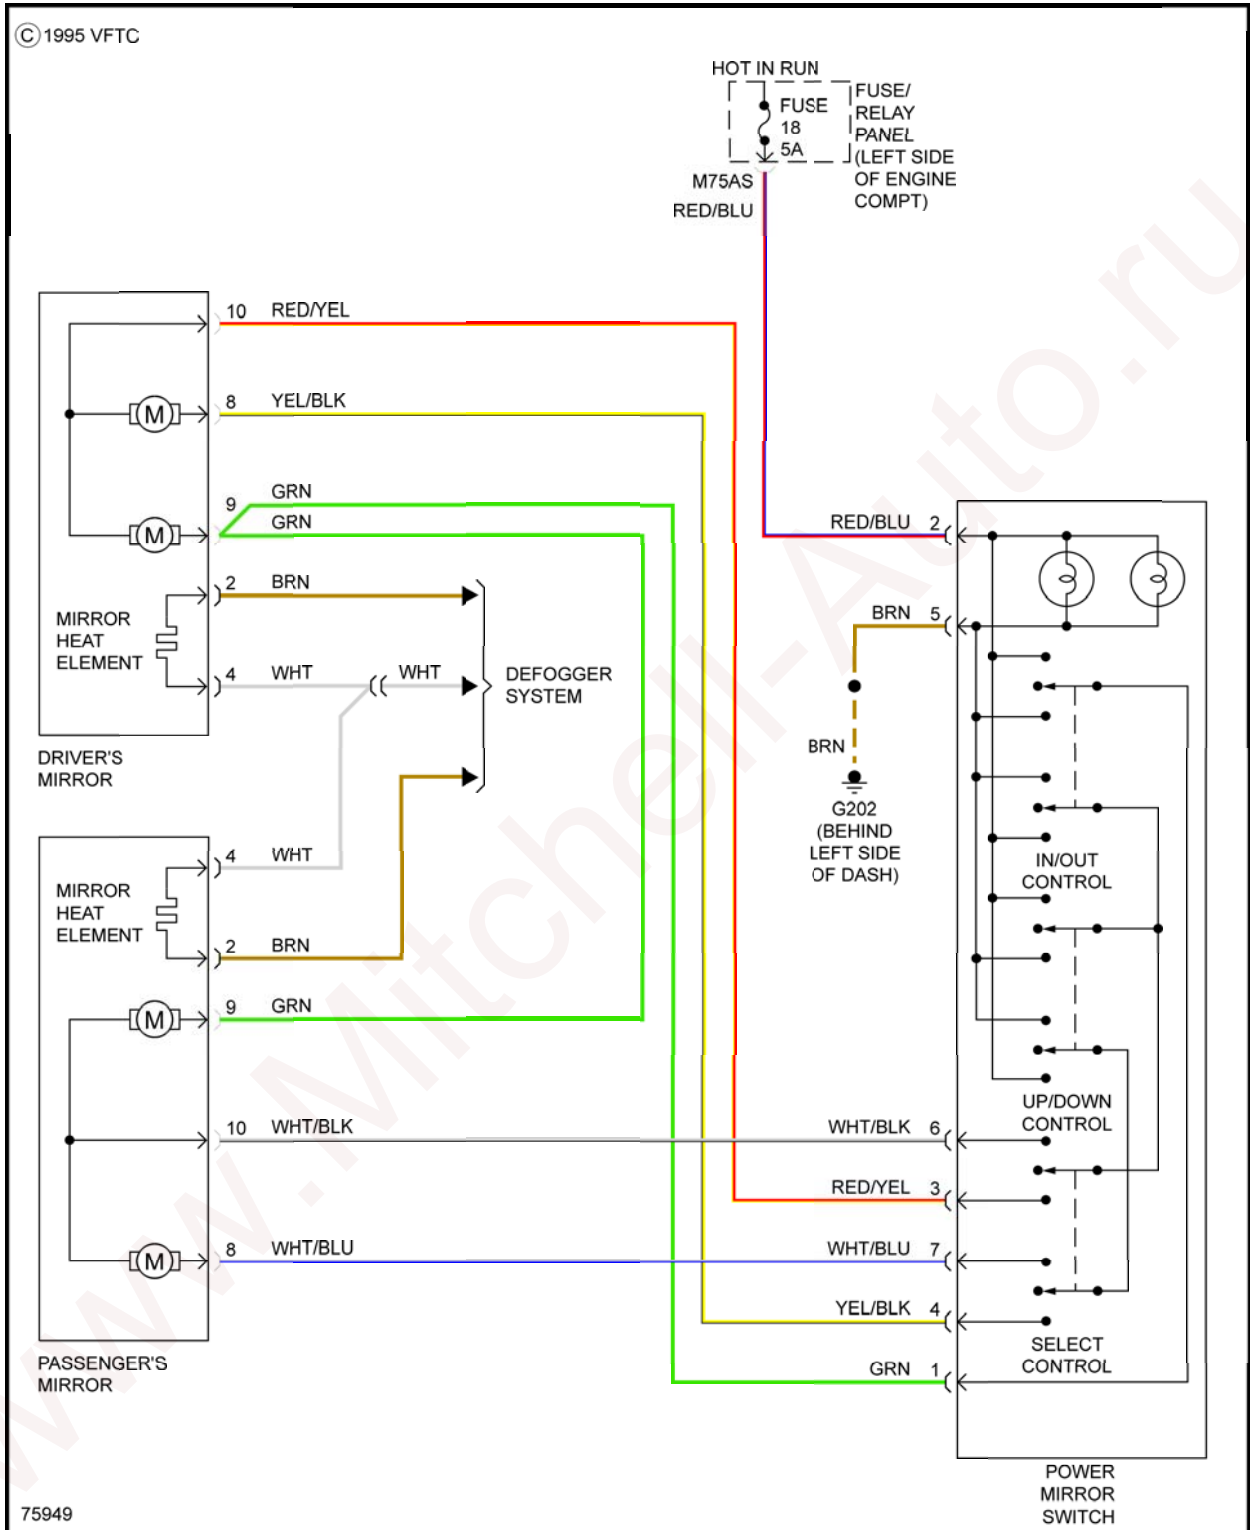

**SYSTEM WIRING DIAGRAMS**

**Audi - 80**

**COOLING FAN**

www.Mitchell-Auto.ru

Fig. 1: Cooling Fan Circuit

DEFOGGERS

**Fig. 2: Defoggers Circuit**

**HORN**

Fig. 3: Horn Circuit

MEMORY SYSTEMS

Fig. 4: Memory Systems Circuit

POWER DOOR LOCKS

Fig. 5: Power Door Locks Circuit

POWER MIRRORS

Fig. 6: Power Mirrors Circuit

## POWER SEATS

**Fig. 8: Passenger Power Seat Circuit**

**POWER WINDOWS**

Fig. 9: Power Windows Circuit

RADIO

Fig. 10: Radio Circuit

## STARTING/CHARGING

Fig. 11: Charging Circuit

Fig. 12: Starting Circuit

WIPER/WASHER

Fig. 13: Front Wiper/Washer Circuit

Fig. 14: Headlamp Washer Circuit