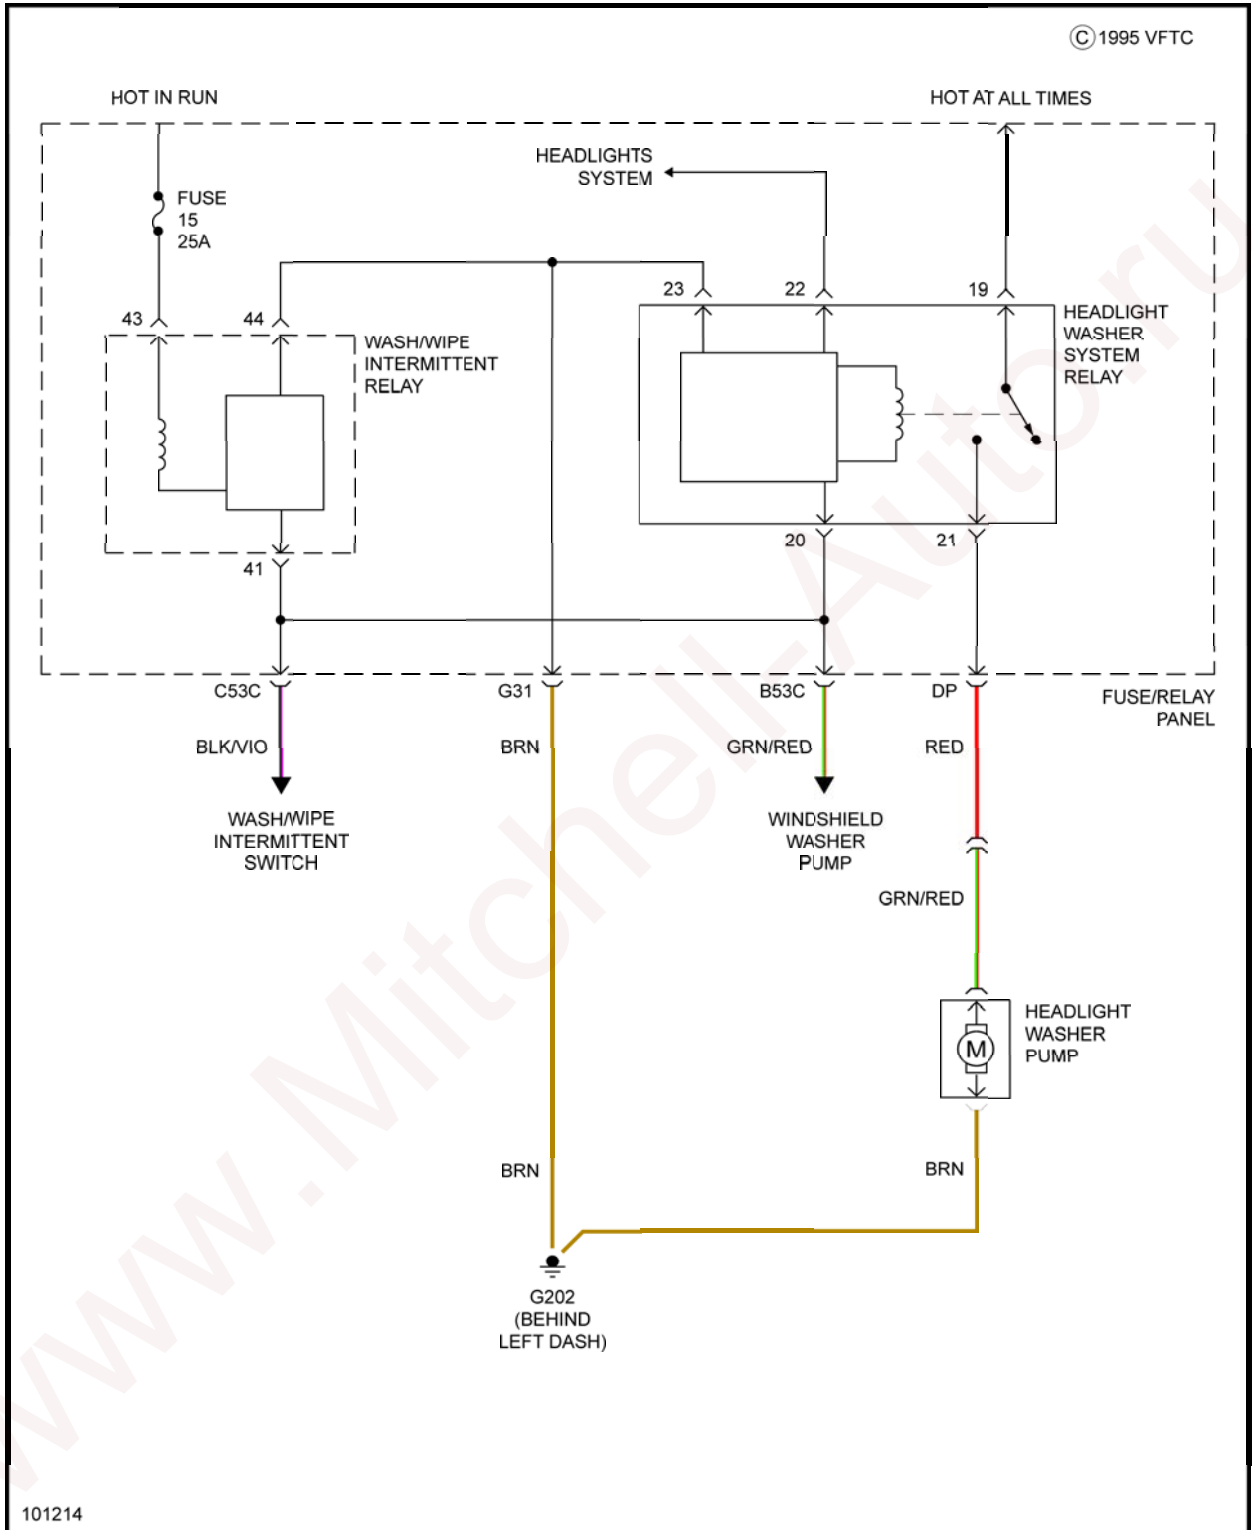

**SYSTEM WIRING DIAGRAMS**

**Audi - 80**

**COOLING FAN**

www.Mitchell-Auto.ru

Fig. 1: Cooling Fan Circuit

DEFOGGERS

**Fig. 2: Defoggers Circuit**

**HORN**

Fig. 3: Horn Circuit

MEMORY SYSTEMS

Fig. 4: Memory Systems Circuit

POWER DOOR LOCKS

Fig. 5: Power Door Locks Circuit

POWER MIRRORS

Fig. 6: Power Mirrors Circuit

## POWER SEATS

**Fig. 8: Passenger Power Seat Circuit**

**POWER WINDOWS**

Fig. 9: Power Windows Circuit

RADIO

Fig. 10: Radio Circuit

## STARTING/CHARGING

Fig. 11: Charging Circuit

Fig. 12: Starting Circuit

WIPER/WASHER

Fig. 13: Front Wiper/Washer Circuit

Fig. 14: Headlamp Washer Circuit