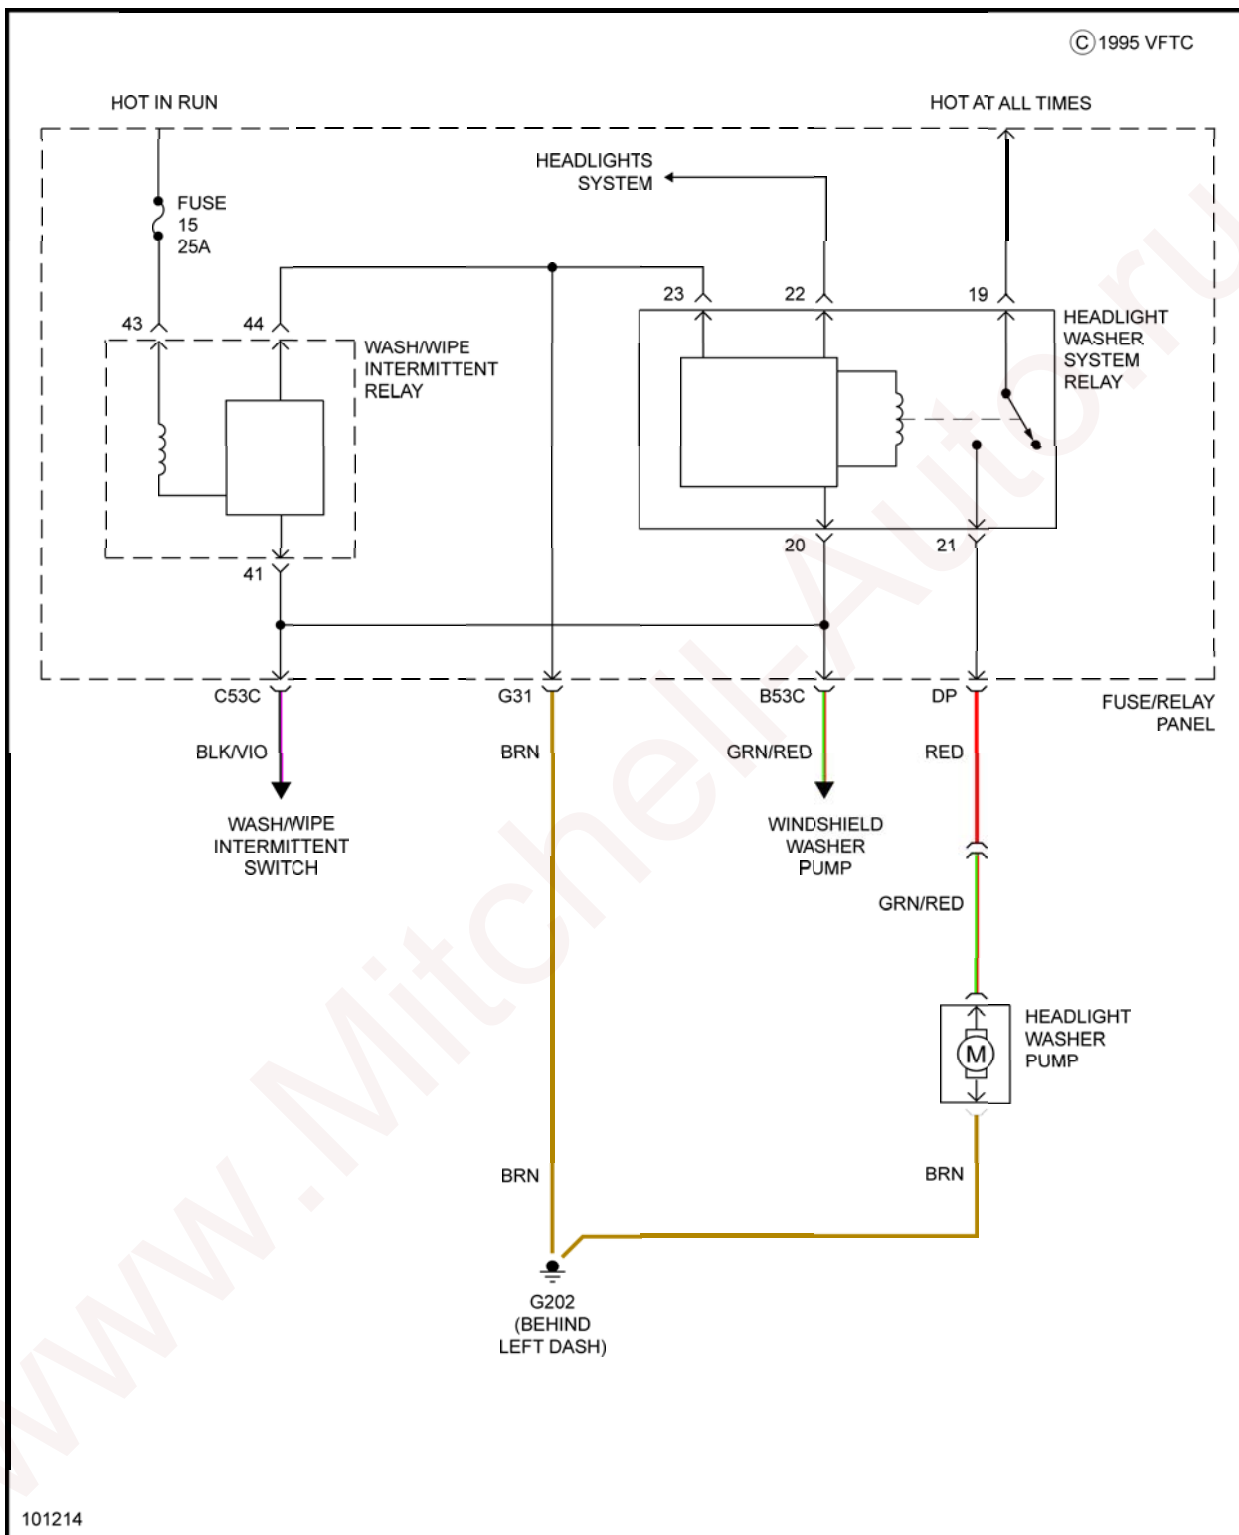

**SYSTEM WIRING DIAGRAMS**

**Audi - 90**

**AIR CONDITIONING**

www.Mitchell-Auto.ru

Fig. 1: Automatic A/C Circuit (1 of 2)

Fig. 2: Automatic A/C Circuit (2 of 2)

Fig. 3: Manual A/C Circuit

## COOLING FAN

Fig. 4: Cooling Fan Circuit

DEFOGGERS

Fig. 6: Horn Circuit

## POWER MIRRORS

Fig. 9: Power Mirrors Circuit

POWER SEATS

**Fig. 11: Passenger Power Seat Circuit**

**POWER WINDOWS**

Fig. 12: Power Windows Circuit

RADIO

Fig. 13: Radio Circuit

## STARTING/CHARGING

Fig. 14: Charging Circuit

Fig. 15: Starting Circuit, A/T

Fig. 16: Starting Circuit, M/T

WIPER/WASHER

Fig. 17: Front Wiper/Washer Circuit

**Fig. 18: Headlamp Washer Circuit**