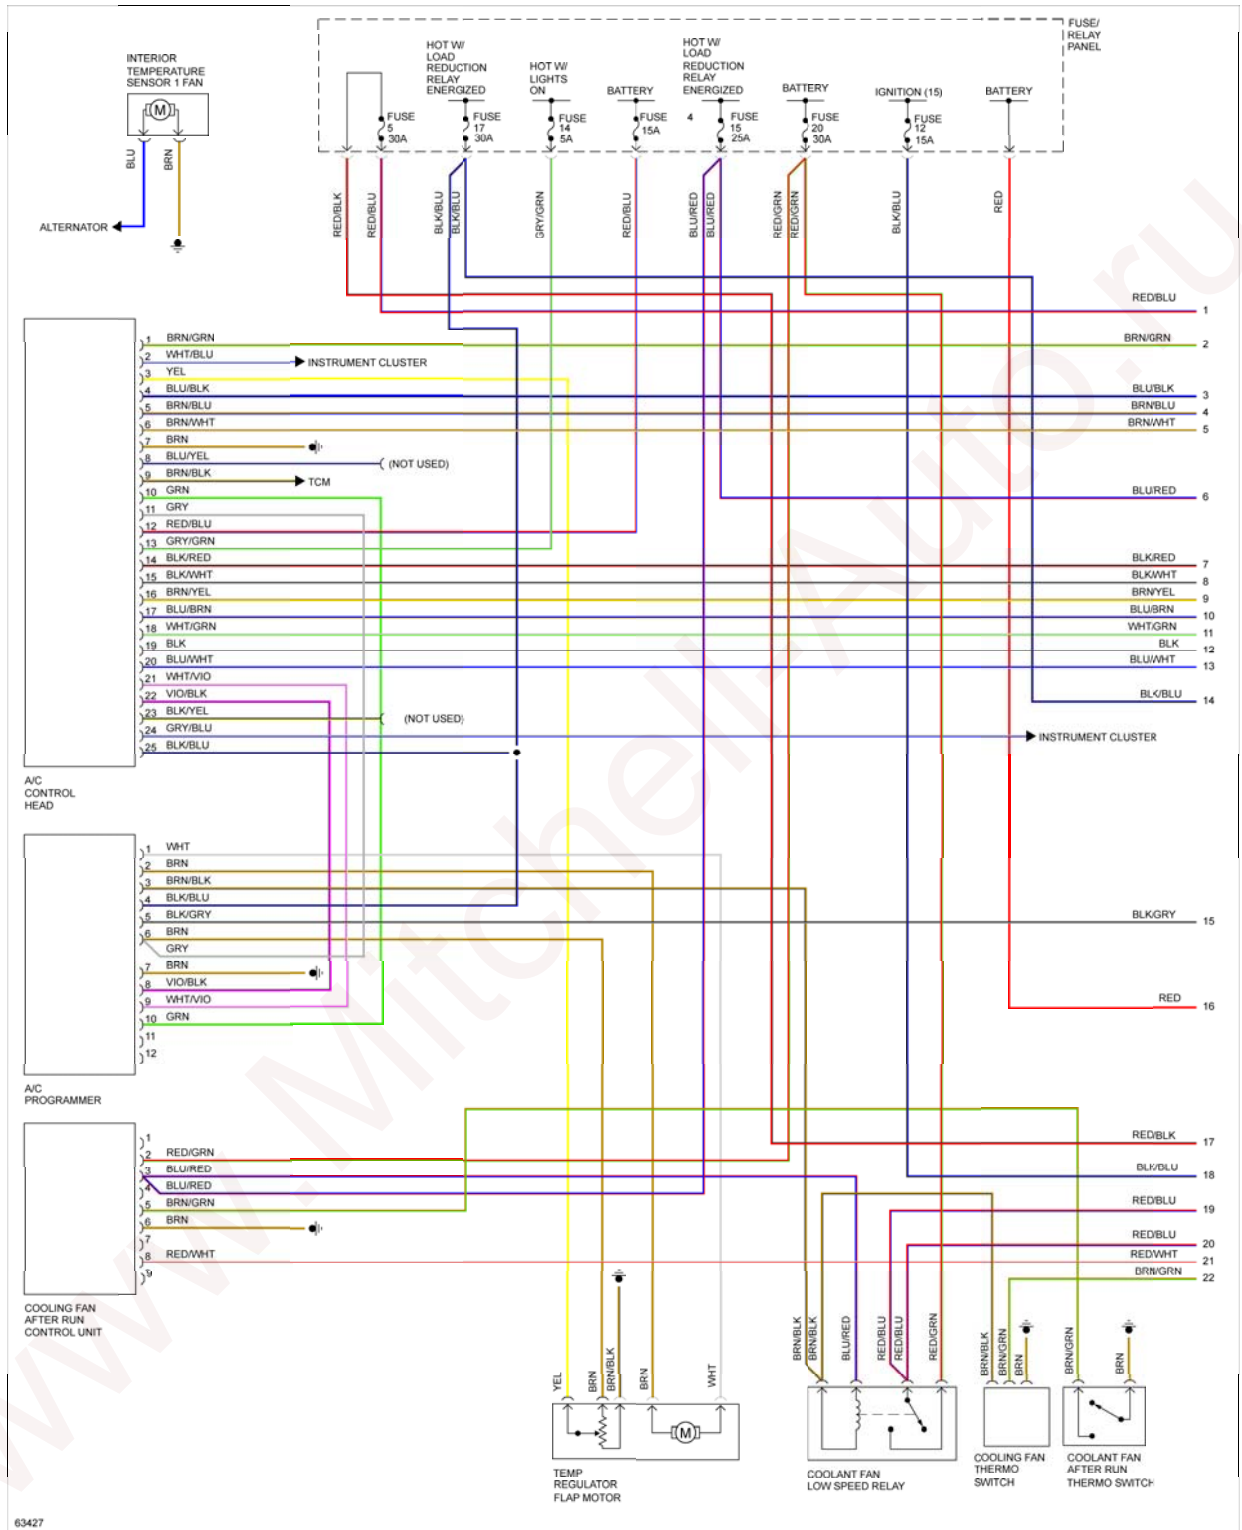

**SYSTEM WIRING DIAGRAMS**

**Audi - 90**

**AIR CONDITIONING**

www.Mitchell-Auto.ru

Fig. 1: Automatic A/C Circuit (1 of 2)

Fig. 2: Automatic A/C Circuit (2 of 2)

Fig. 3: Manual A/C Circuit

## COOLING FAN

Fig. 4: Cooling Fan Circuit

DEFOGGERS

Fig. 6: Horn Circuit

## MEMORY SYSTEMS

Fig. 7: Memory Systems Circuit

POWER DOOR LOCKS

Fig. 8: Power Door Locks Circuit

## POWER MIRRORS

Fig. 9: Power Mirrors Circuit

POWER SEATS

**Fig. 11: Passenger Power Seat Circuit**

**POWER WINDOWS**

Fig. 12: Power Windows Circuit

RADIO

Fig. 13: Radio Circuit