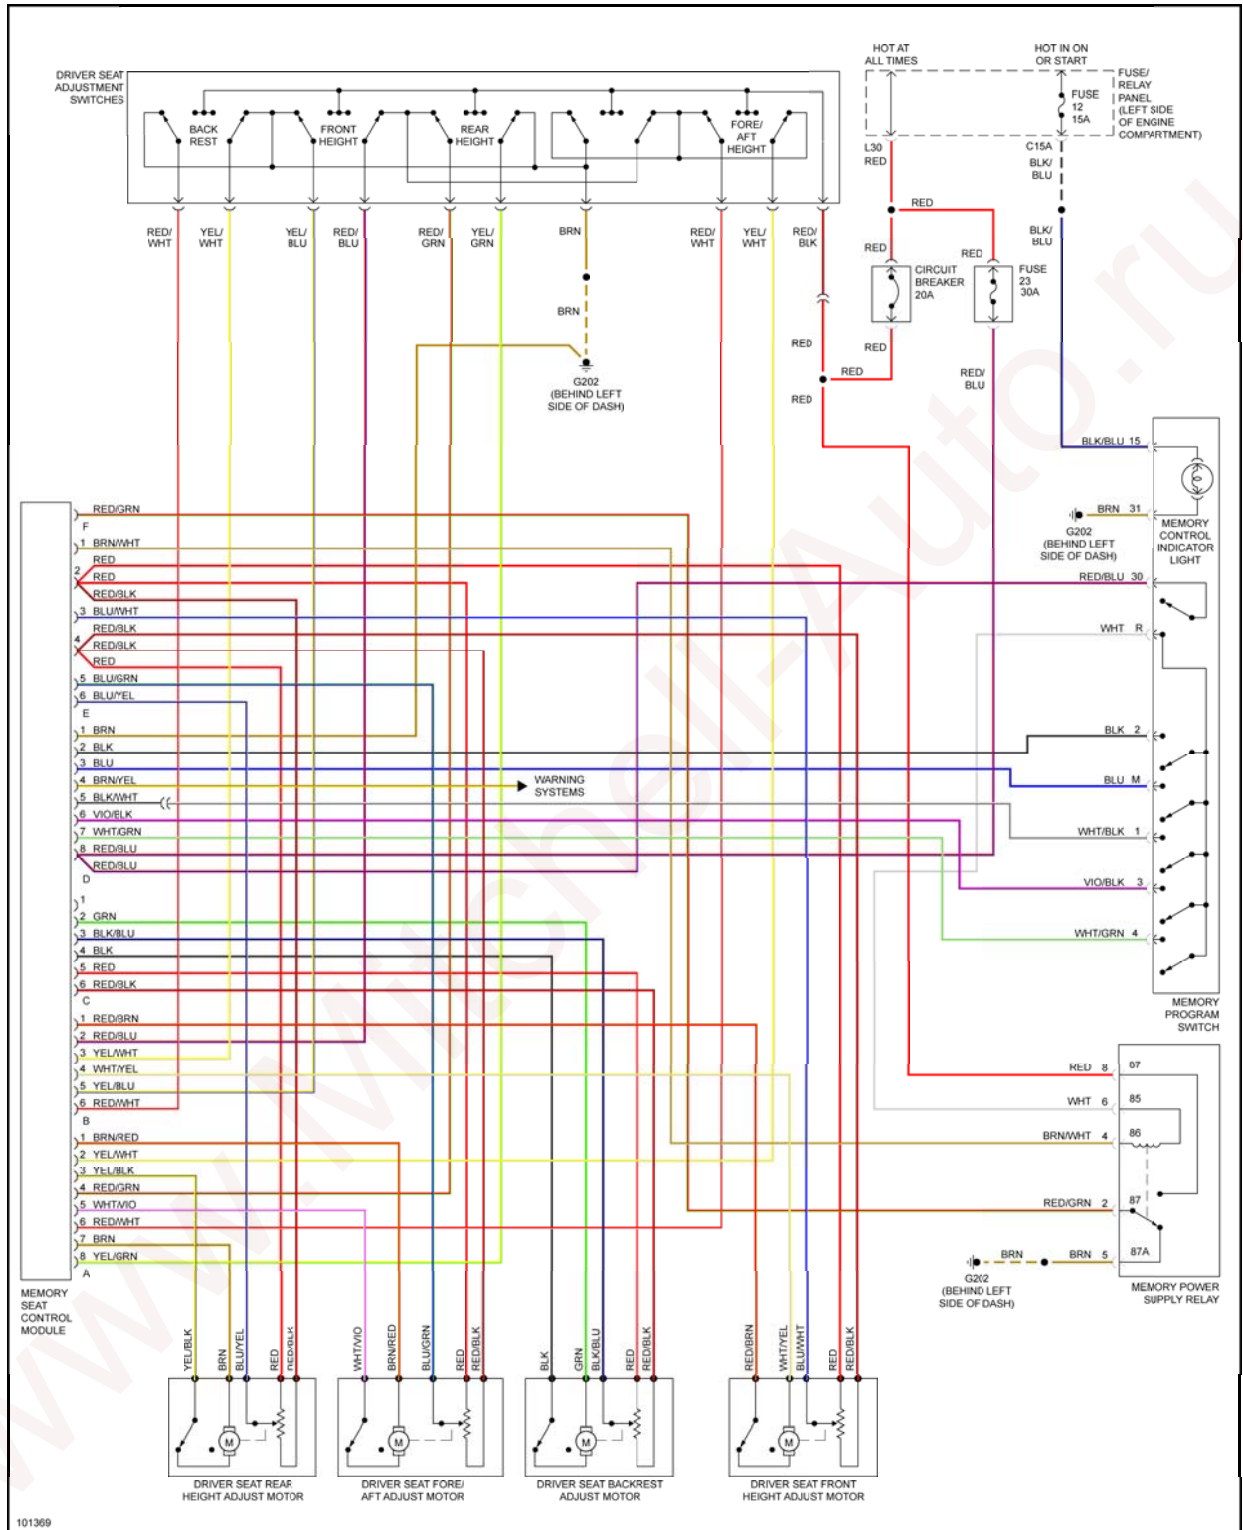

**SYSTEM WIRING DIAGRAMS**

**Audi - 90**

**AIR CONDITIONING**

www.Mitchell-Auto.ru

Fig. 1: Automatic A/C Circuit (1 of 2)

Fig. 2: Automatic A/C Circuit (2 of 2)

Fig. 3: Manual A/C Circuit

## COOLING FAN

Fig. 4: Cooling Fan Circuit

DEFOGGERS

Fig. 6: Horn Circuit

## MEMORY SYSTEMS

Fig. 7: Memory Systems Circuit

POWER DOOR LOCKS

Fig. 8: Power Door Locks Circuit

## POWER MIRRORS

Fig. 9: Power Mirrors Circuit

POWER SEATS

**Fig. 11: Passenger Power Seat Circuit**

**POWER WINDOWS**

Fig. 12: Power Windows Circuit

RADIO

Fig. 13: Radio Circuit