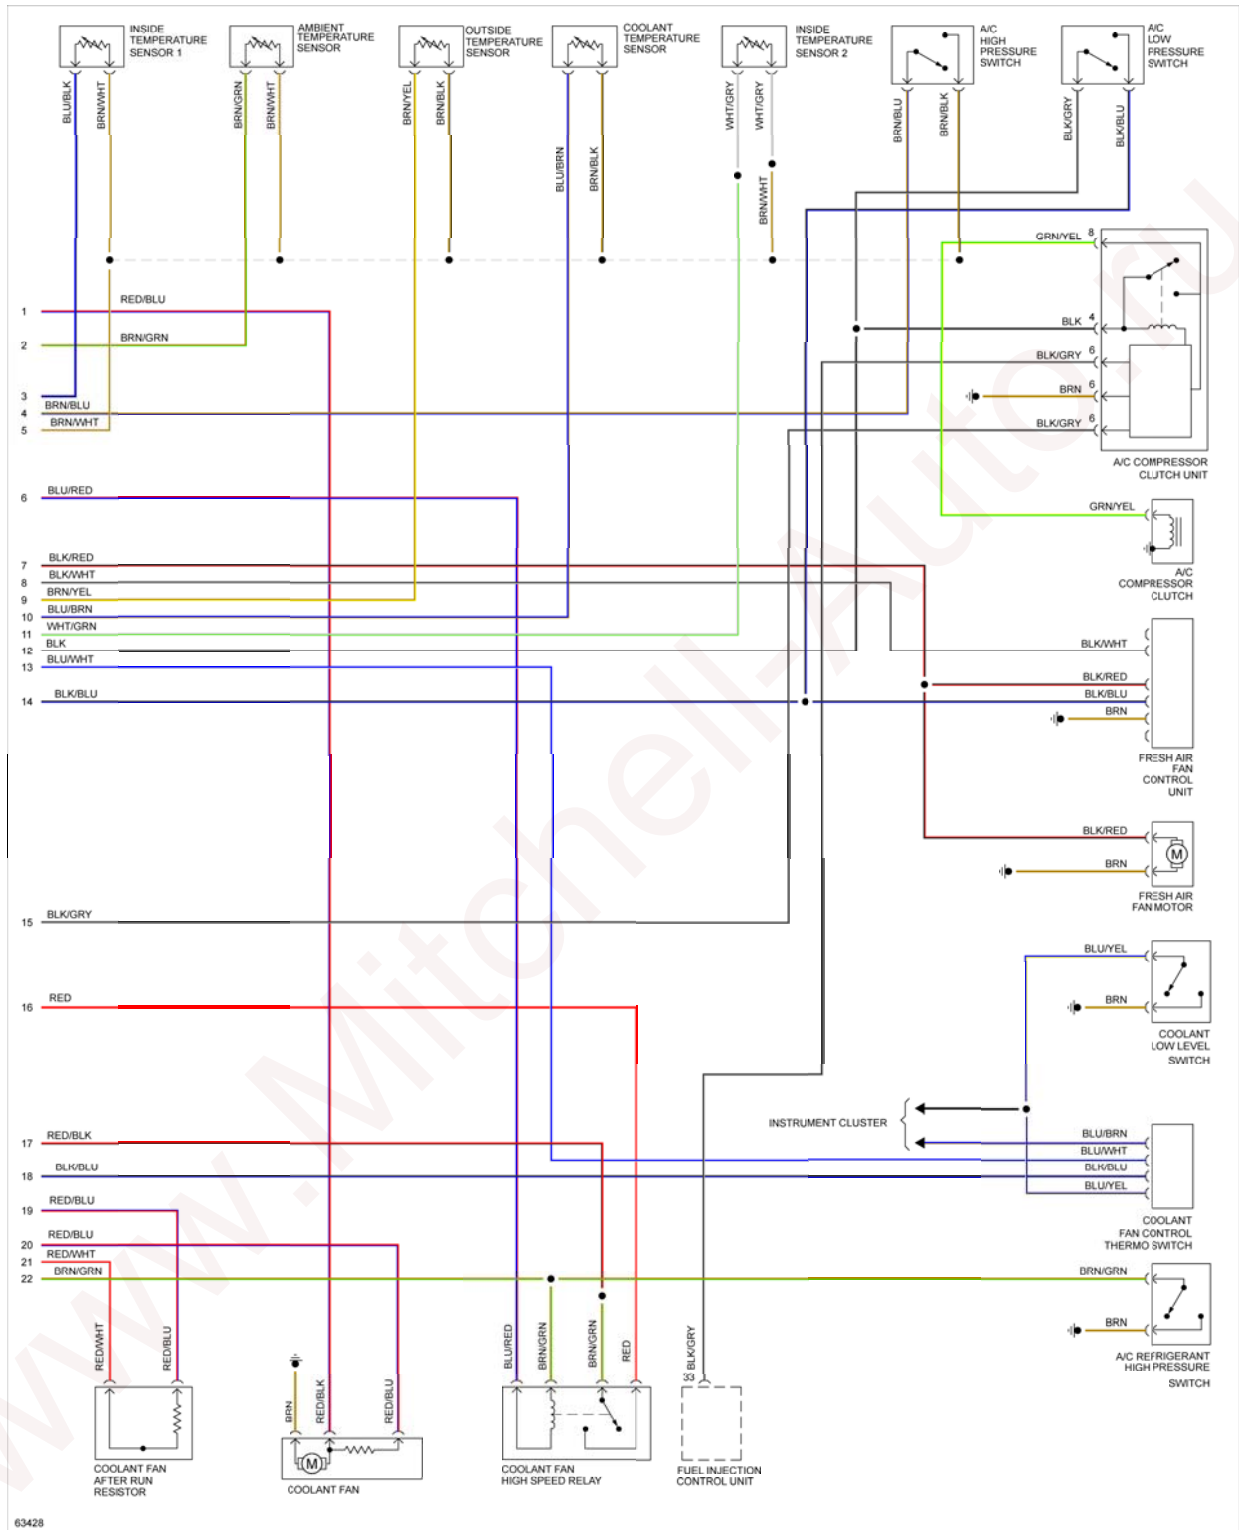

**SYSTEM WIRING DIAGRAMS**

**Audi - 90**

**AIR CONDITIONING**

www.Mitchell-Auto.ru

Fig. 1: Automatic A/C Circuit (1 of 2)

Fig. 2: Automatic A/C Circuit (2 of 2)

Fig. 3: Manual A/C Circuit

## COOLING FAN

Fig. 4: Cooling Fan Circuit

DEFOGGERS

Fig. 6: Horn Circuit

## MEMORY SYSTEMS

Fig. 7: Memory Systems Circuit

POWER DOOR LOCKS

Fig. 8: Power Door Locks Circuit

## POWER MIRRORS

Fig. 9: Power Mirrors Circuit

POWER SEATS

**Fig. 11: Passenger Power Seat Circuit**

**POWER WINDOWS**

Fig. 12: Power Windows Circuit

RADIO

Fig. 13: Radio Circuit