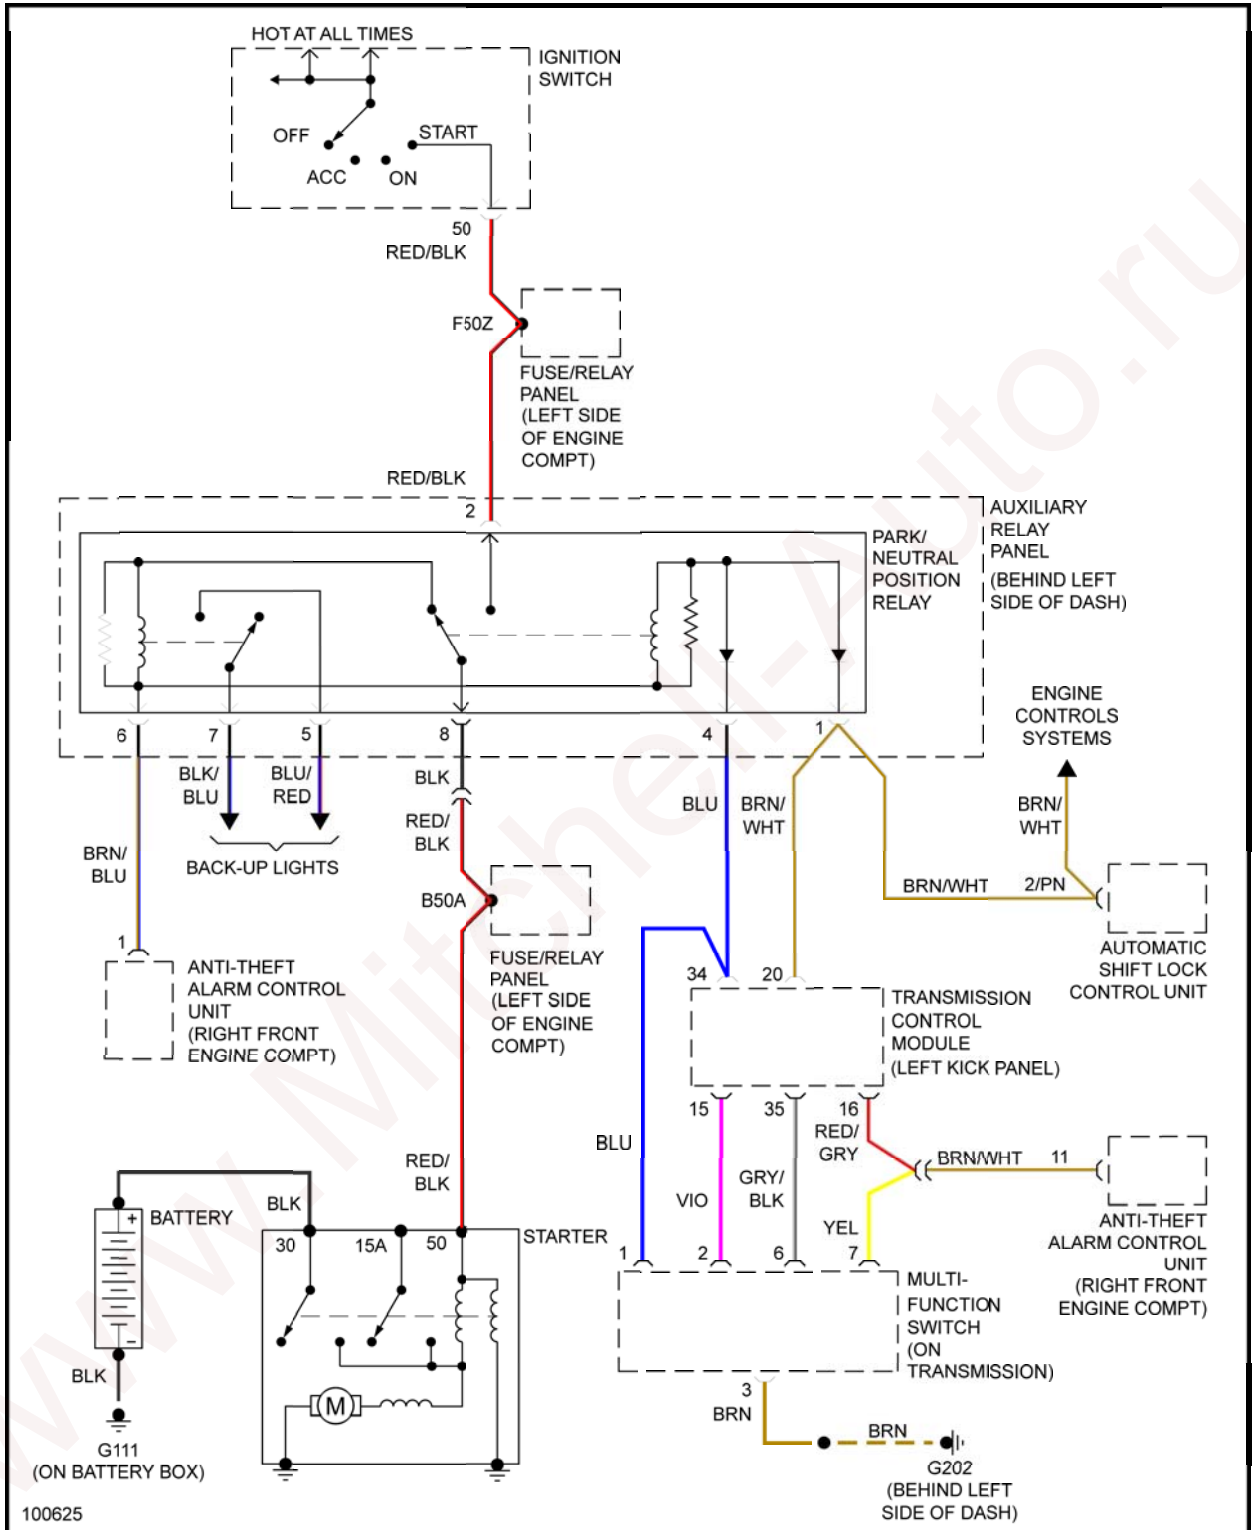

**SYSTEM WIRING DIAGRAMS**

**Audi - 90**

**AIR CONDITIONING**

www.Mitchell-Auto.ru

Fig. 1: Automatic A/C Circuit (1 of 2)

Fig. 2: Automatic A/C Circuit (2 of 2)

Fig. 3: Manual A/C Circuit

## COOLING FAN

Fig. 4: Cooling Fan Circuit

DEFOGGERS

Fig. 6: Horn Circuit

## POWER MIRRORS

Fig. 9: Power Mirrors Circuit

POWER SEATS

**Fig. 11: Passenger Power Seat Circuit**

**POWER WINDOWS**

Fig. 12: Power Windows Circuit

RADIO

Fig. 13: Radio Circuit

## STARTING/CHARGING

Fig. 14: Charging Circuit

Fig. 15: Starting Circuit, A/T

Fig. 16: Starting Circuit, M/T

WIPER/WASHER

Fig. 17: Front Wiper/Washer Circuit

**Fig. 18: Headlamp Washer Circuit**