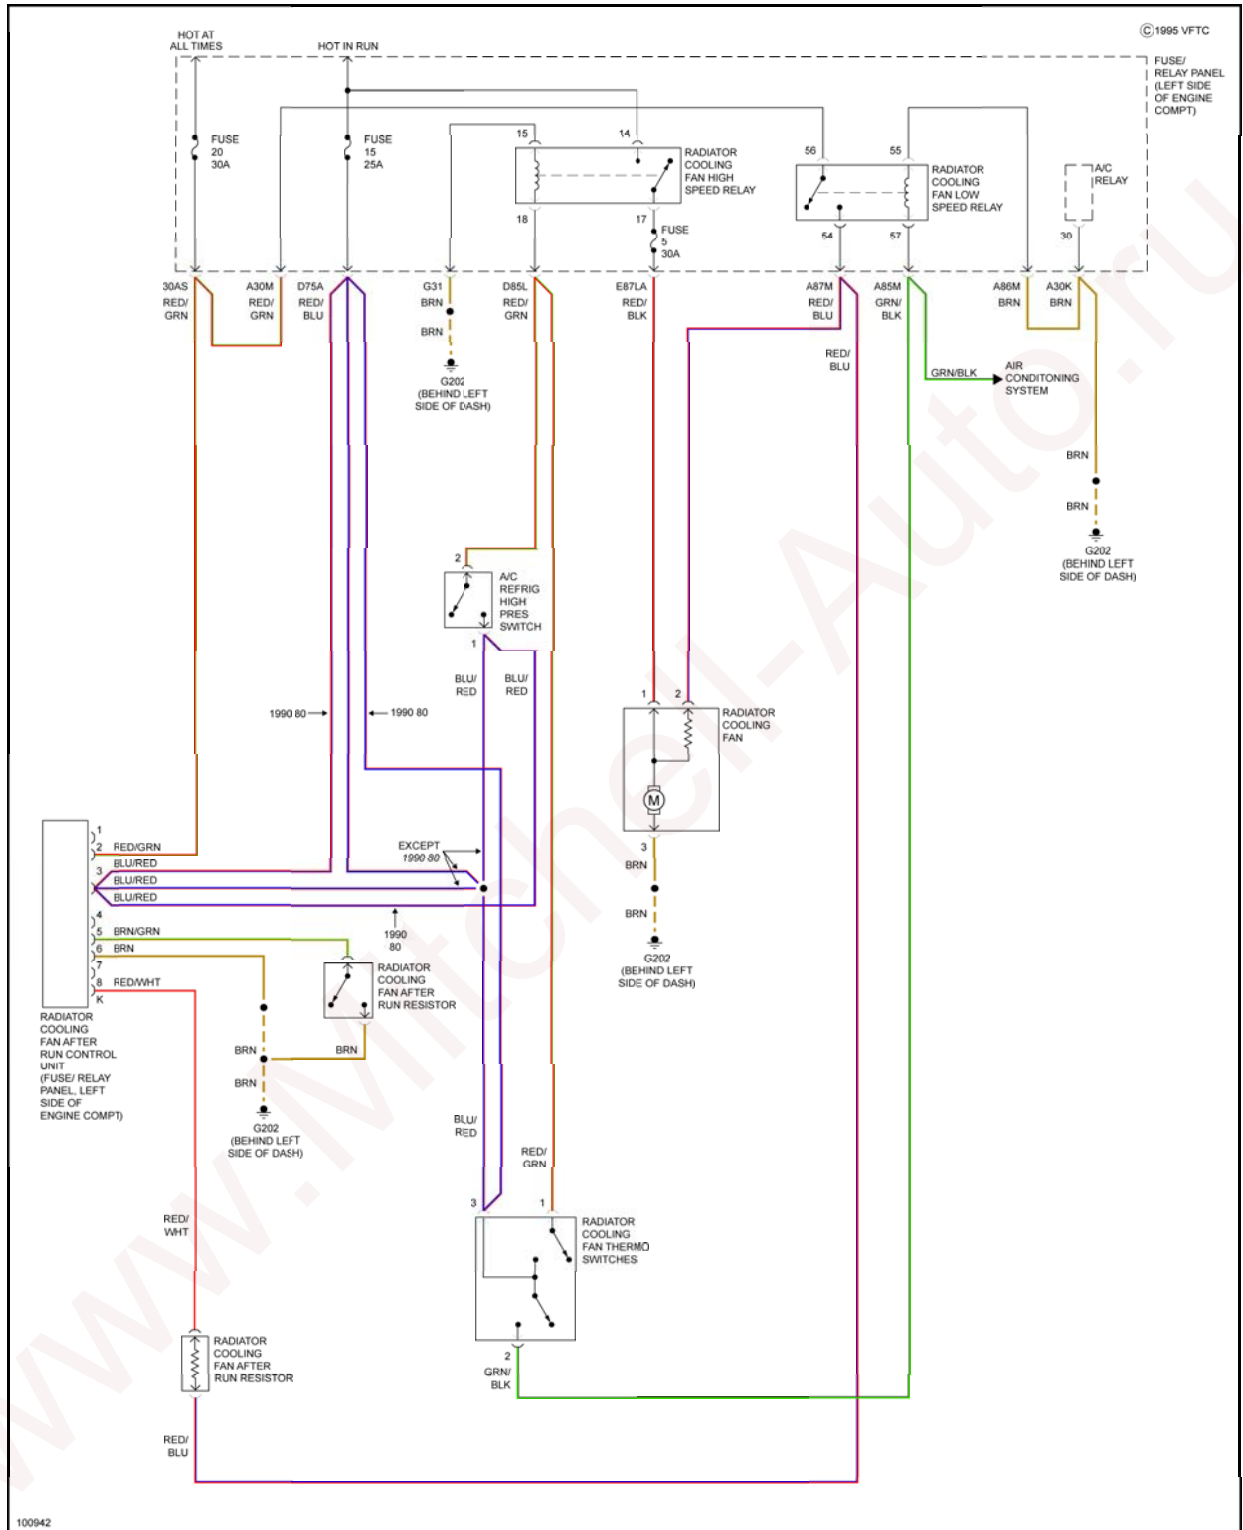

**SYSTEM WIRING DIAGRAMS**

**Audi - 90**

**AIR CONDITIONING**

www.Mitchell-Auto.ru

Fig. 1: Automatic A/C Circuit (1 of 2)

Fig. 2: Automatic A/C Circuit (2 of 2)

Fig. 3: Manual A/C Circuit

## COOLING FAN

Fig. 4: Cooling Fan Circuit

DEFOGGERS

Fig. 6: Horn Circuit

## MEMORY SYSTEMS

Fig. 7: Memory Systems Circuit

POWER DOOR LOCKS

Fig. 8: Power Door Locks Circuit

## POWER MIRRORS

Fig. 9: Power Mirrors Circuit

POWER SEATS

**Fig. 11: Passenger Power Seat Circuit**

**POWER WINDOWS**

Fig. 12: Power Windows Circuit

RADIO

Fig. 13: Radio Circuit