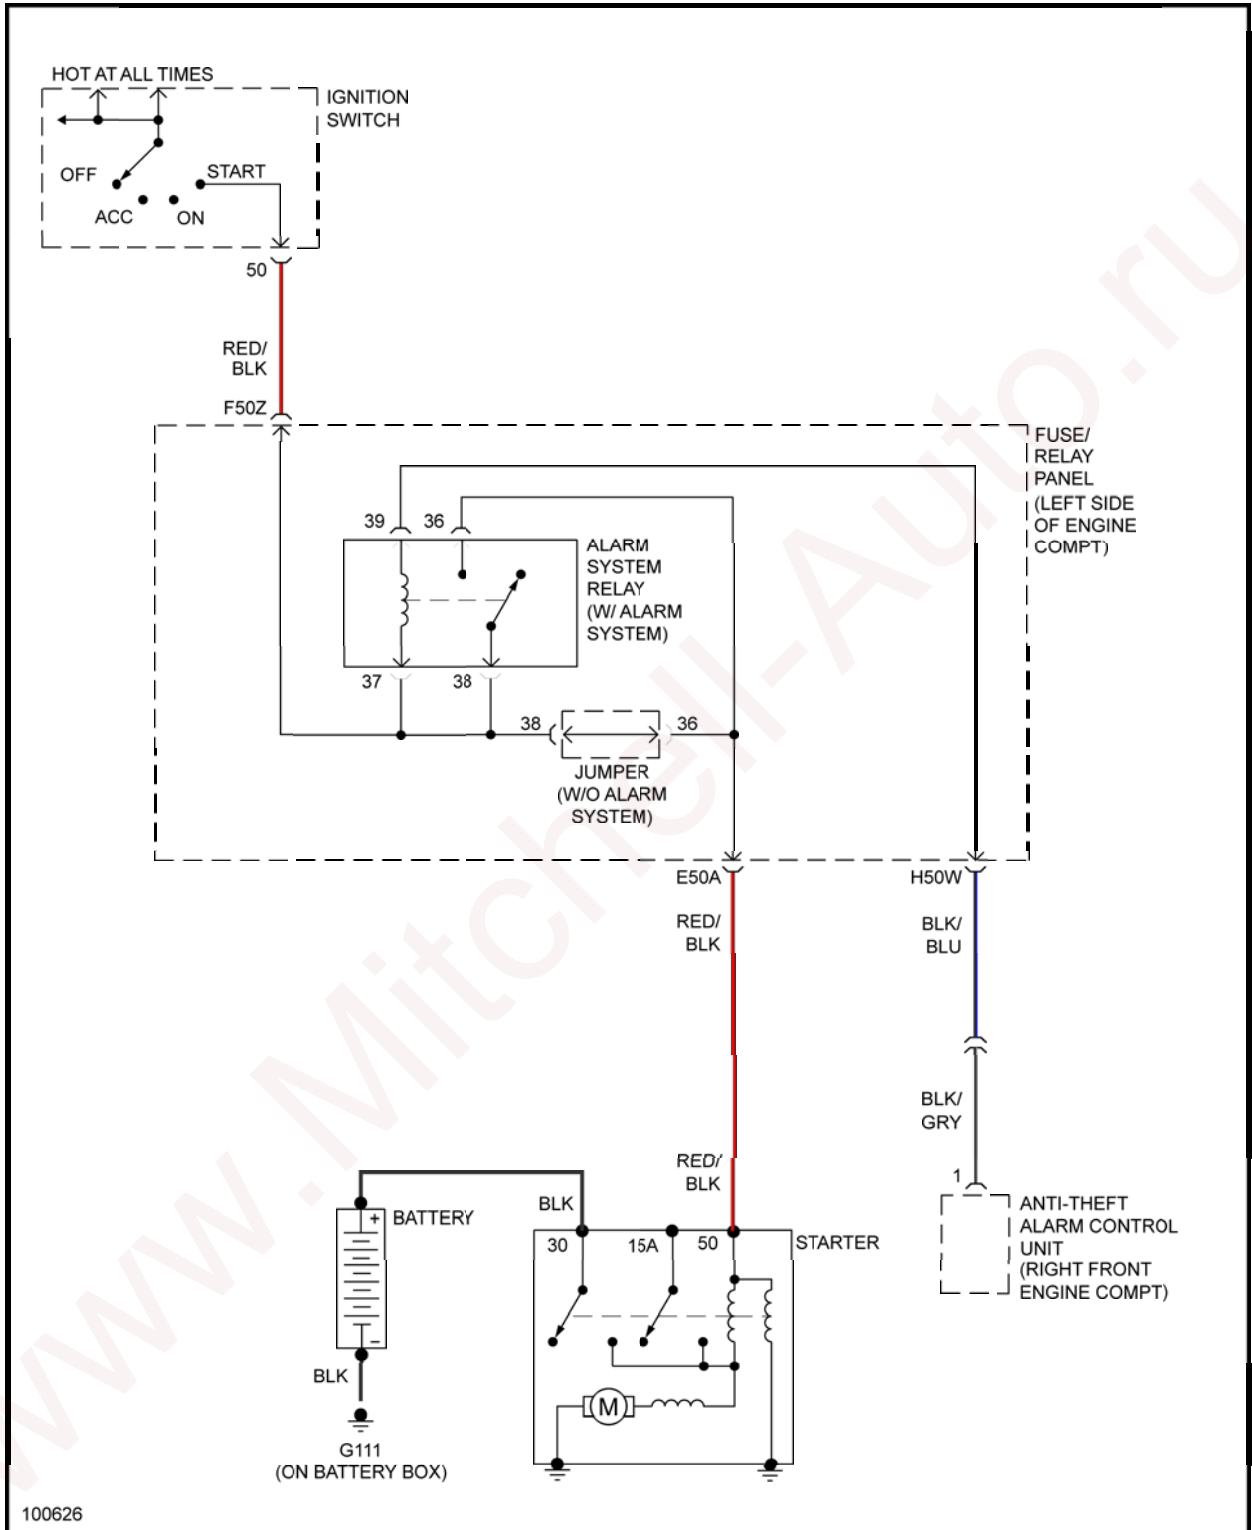

**SYSTEM WIRING DIAGRAMS**

**Audi - 90**

**AIR CONDITIONING**

www.Mitchell-Auto.ru

Fig. 1: Automatic A/C Circuit (1 of 2)

Fig. 2: Automatic A/C Circuit (2 of 2)

Fig. 3: Manual A/C Circuit

## COOLING FAN

Fig. 4: Cooling Fan Circuit

DEFOGGERS

Fig. 6: Horn Circuit

## POWER MIRRORS

Fig. 9: Power Mirrors Circuit

POWER SEATS

**Fig. 11: Passenger Power Seat Circuit**

**POWER WINDOWS**

Fig. 12: Power Windows Circuit

RADIO

Fig. 13: Radio Circuit

## STARTING/CHARGING

Fig. 14: Charging Circuit

Fig. 15: Starting Circuit, A/T

Fig. 16: Starting Circuit, M/T

WIPER/WASHER

Fig. 17: Front Wiper/Washer Circuit

**Fig. 18: Headlamp Washer Circuit**