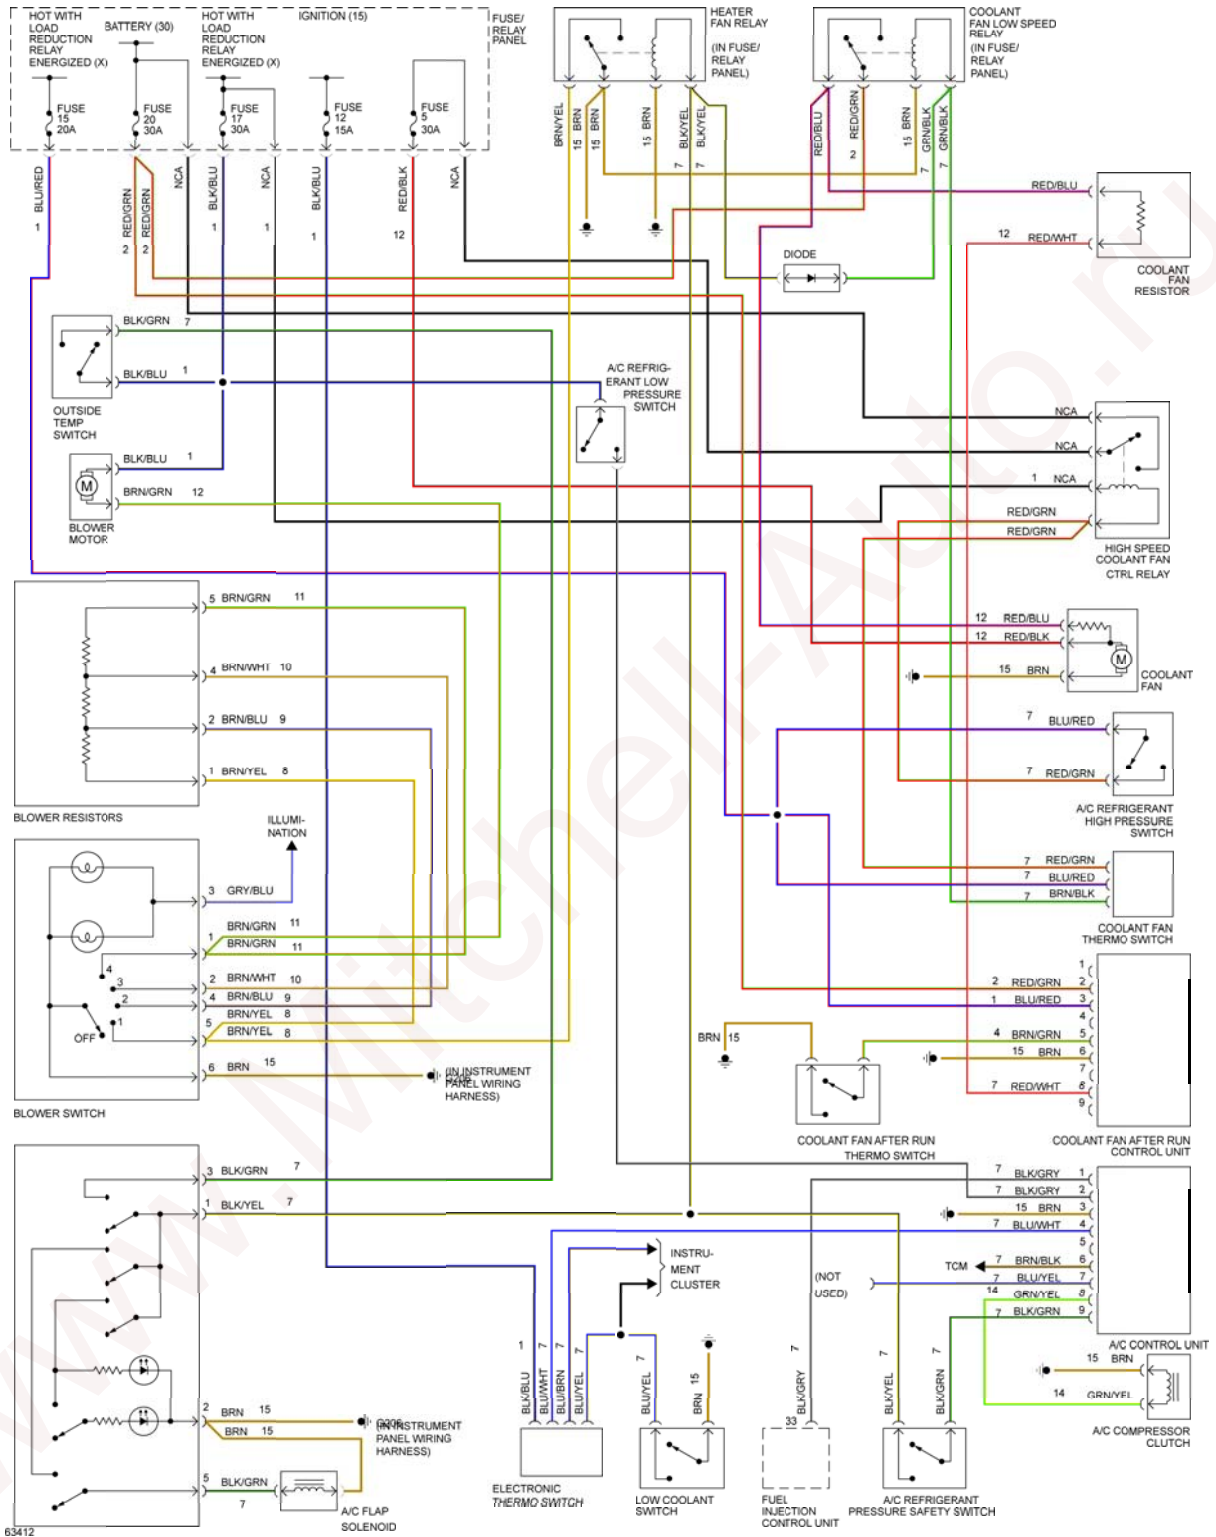

**SYSTEM WIRING DIAGRAMS**

**Audi - 90**

**AIR CONDITIONING**

www.Mitchell-Auto.ru

Fig. 1: Automatic A/C Circuit (1 of 2)

Fig. 2: Automatic A/C Circuit (2 of 2)

Fig. 3: Manual A/C Circuit

## COOLING FAN

Fig. 4: Cooling Fan Circuit

DEFOGGERS

Fig. 6: Horn Circuit

## MEMORY SYSTEMS

Fig. 7: Memory Systems Circuit

POWER DOOR LOCKS

Fig. 8: Power Door Locks Circuit

## POWER MIRRORS

Fig. 9: Power Mirrors Circuit

POWER SEATS

**Fig. 11: Passenger Power Seat Circuit**

**POWER WINDOWS**

Fig. 12: Power Windows Circuit

RADIO

Fig. 13: Radio Circuit