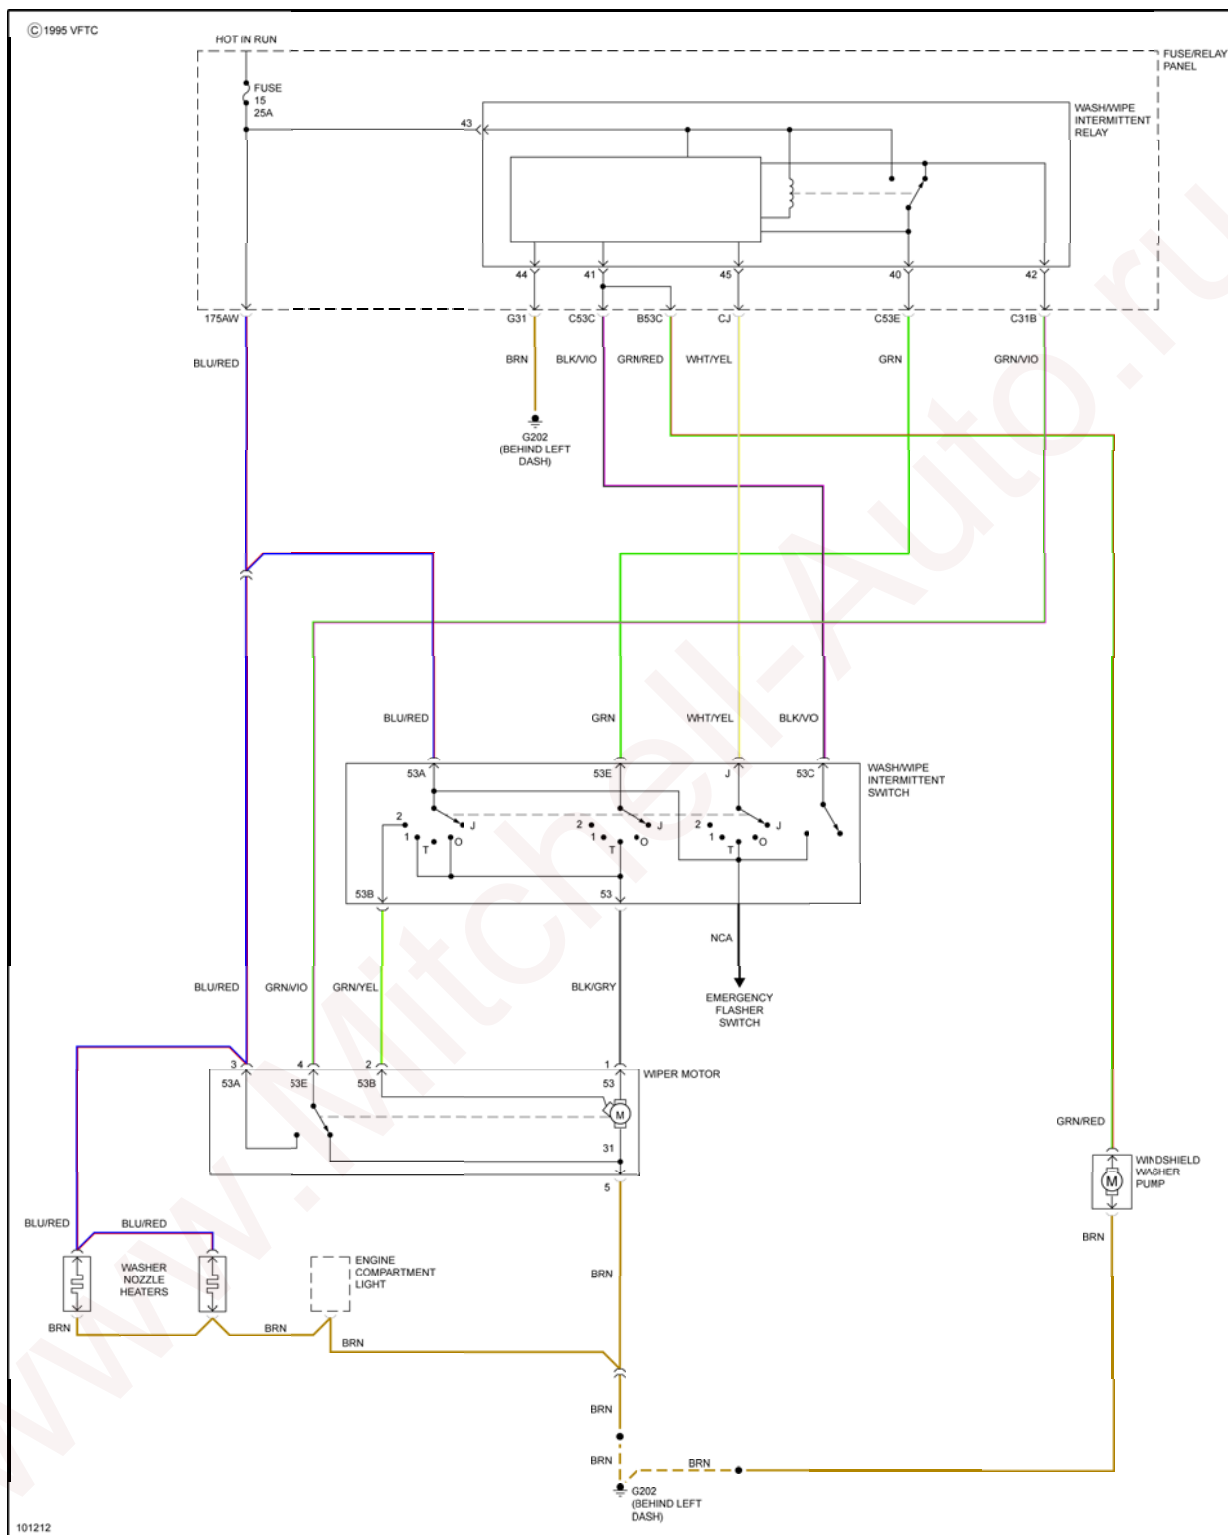

**SYSTEM WIRING DIAGRAMS**

**Audi - 90**

**AIR CONDITIONING**

www.Mitchell-Auto.ru

Fig. 1: Automatic A/C Circuit (1 of 2)

Fig. 2: Automatic A/C Circuit (2 of 2)

Fig. 3: Manual A/C Circuit

## COOLING FAN

Fig. 4: Cooling Fan Circuit

DEFOGGERS

Fig. 6: Horn Circuit

## POWER MIRRORS

Fig. 9: Power Mirrors Circuit

POWER SEATS

**Fig. 11: Passenger Power Seat Circuit**

**POWER WINDOWS**

Fig. 12: Power Windows Circuit

RADIO

Fig. 13: Radio Circuit

## STARTING/CHARGING

Fig. 14: Charging Circuit

Fig. 15: Starting Circuit, A/T

Fig. 16: Starting Circuit, M/T

WIPER/WASHER

Fig. 17: Front Wiper/Washer Circuit

**Fig. 18: Headlamp Washer Circuit**