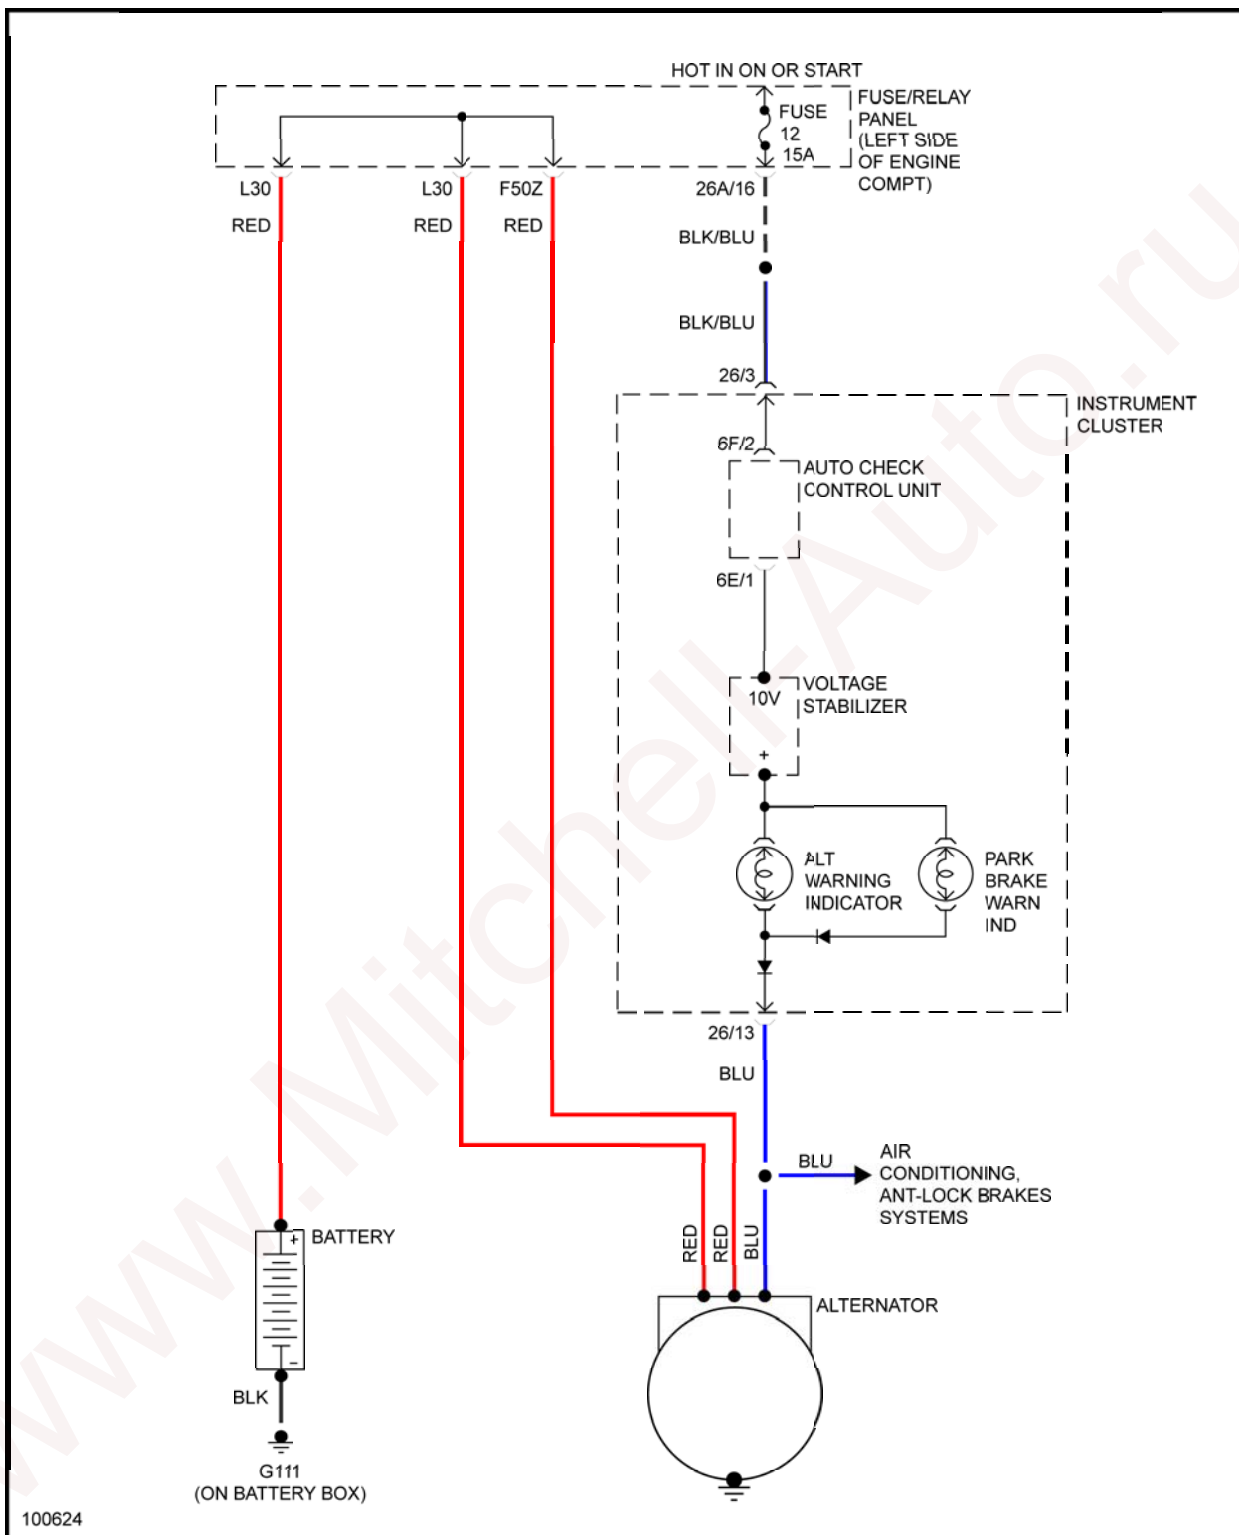

**SYSTEM WIRING DIAGRAMS**

**Audi - 90**

**AIR CONDITIONING**

www.Mitchell-Auto.ru

Fig. 1: Automatic A/C Circuit (1 of 2)

Fig. 2: Automatic A/C Circuit (2 of 2)

Fig. 3: Manual A/C Circuit

## COOLING FAN

Fig. 4: Cooling Fan Circuit

DEFOGGERS

Fig. 6: Horn Circuit

## POWER MIRRORS

Fig. 9: Power Mirrors Circuit

POWER SEATS

**Fig. 11: Passenger Power Seat Circuit**

**POWER WINDOWS**

Fig. 12: Power Windows Circuit

RADIO

Fig. 13: Radio Circuit

## STARTING/CHARGING

Fig. 14: Charging Circuit

Fig. 15: Starting Circuit, A/T

Fig. 16: Starting Circuit, M/T

WIPER/WASHER

Fig. 17: Front Wiper/Washer Circuit

**Fig. 18: Headlamp Washer Circuit**